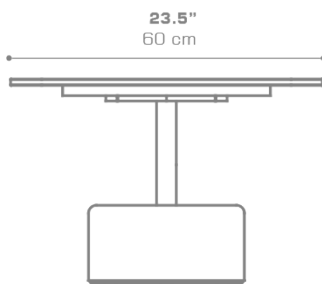

GLYPH Low Table Square 23.5" / 60 cm (HPL Top | Teak Base)
GLY111

Protective cover available

Suitable for rooftop

Heavier than regular items, suitable for more windy areas

Assembly

Partially handcrafted, random imperfections are part of the design

Contains recycled parts, random imperfections are part of the design

DIMENSIONS

CONFIGURATIONS

FRAME	: Powder Coated Aluminum Ultra Durable
BASE	: Laminated Teak
TOP	: High Pressure Laminate (HPL)

Protective Cover :
GLY101PC

PACKING DETAILS

NW	: 35 lb 16 kg
GW	: 51 lb 23 kg
VOL	: 3 ft ³ 0.09 m ³
PU	: 2 Boxes

DOWNLOAD MATERIALS

[Powder Coating Colors](#)
[Teak](#)
[HPL](#)