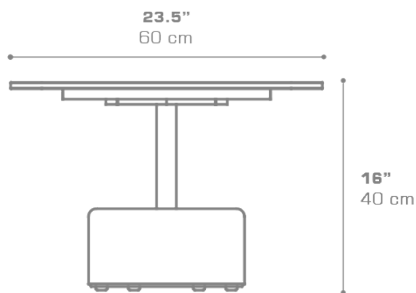

GLYPH Low Table Square 23.5" / 60 cm (HPL Top | Teak Base)
GLY111

Protective cover available

Suitable for rooftop

Heavier than regular items, suitable for more windy areas

Assembly

Partially handcrafted, random imperfections are part of the design

Contains recycled parts, random imperfections are part of the design

DIMENSIONS

CONFIGURATIONS

FRAME	: Powder Coated Aluminum Ultra Durable
BASE	: Laminated Teak
TOP	: High Pressure Laminate (HPL)

Protective Cover :
GLY101PC

PACKING DETAILS

NW	: 35 lb 16 kg
GW	: 51 lb 23 kg
VOL	: 3 ft ³ 0.09 m ³
PU	: 2 Boxes

DOWNLOAD MATERIALS

[Powder Coating Colors](#)
[Teak](#)
[HPL](#)