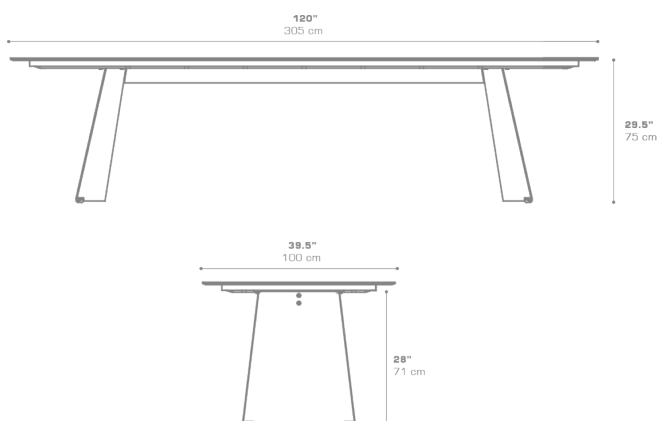

PRADO Dining Table 120" / 305 cm
PRD005

Protective cover available

ADA compliant / wheelchair accessible

Suitable for rooftop

Heavier than regular items, suitable for more windy areas

Assembly

DIMENSIONS

CONFIGURATIONS

LEGS : Powder Coated Galvanized Steel
TOP : HPL

Protective Cover :
PRD005PC

PACKING DETAILS

NW : 267 lb | 121 kg
GW : 437 lb | 198 kg
VOL : 65 ft³ | 1.83 m³
PU : 1 crate + 1 box

DOWNLOAD MATERIALS

[Powder Coating Colors](#)
[HPL](#)