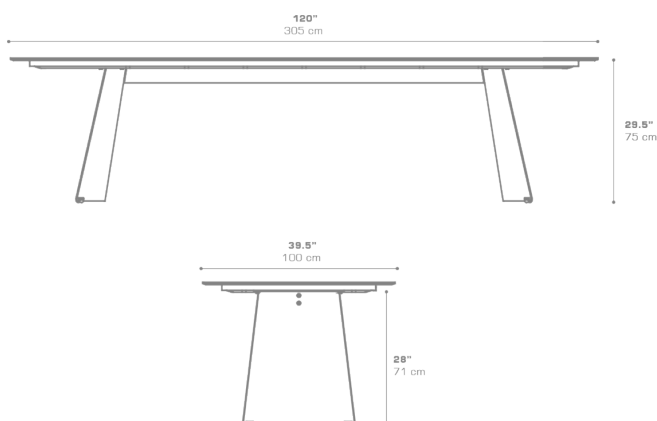

PRADO Dining Table 120" / 305 cm
PRD005

Protective cover available

ADA compliant / wheelchair accessible

Suitable for rooftop

Heavier than regular items, suitable for more windy areas

Assembly

DIMENSIONS

CONFIGURATIONS

LEGS : Powder Coated Galvanized Steel
TOP : HPL

Protective Cover :
PRD005PC Top table only
PRDPC-01 Table + 10 Dining Chairs

PACKING DETAILS

VOL : 65 ft³ | 1.83 m³
NW : 267 lb | 121 kg
GW : 437 lb | 198 kg
PU : 1 crate + 1 box