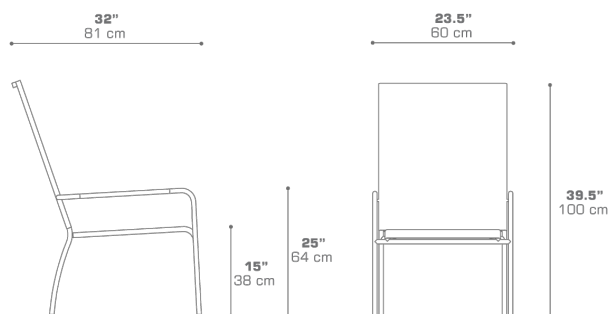

NATUN Highback Chair (Teak Armrest)

MG2622

Protective cover available

Stackable

DIMENSIONS

CONFIGURATIONS

FRAME : Powder Coating Stainless Steel
SLING : Grade K | P | Q | U
ARMREST : Premium Teak Smooth Sanded

Protective Cover :
MG2607PC for 4 Chairs

PACKING DETAILS

VOL : 6 ft³ | 0.17 m³
NW : 11 lb | 5 kg
GW : 13 lb | 6 kg
PU : 4 / Box

DOWNLOAD MATERIALS

[Powder Coating Colors](#)
[Teak](#)
[Textiles](#)