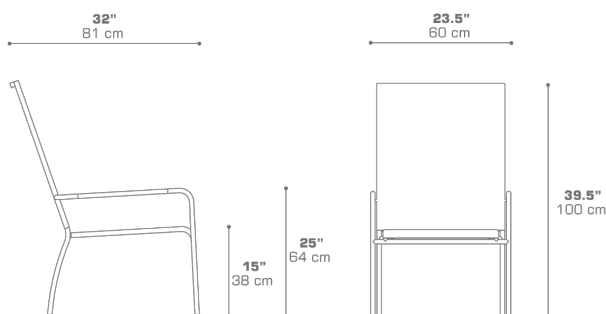

NATUN Highback Chair (Teak Armrest)

MG2622

Protective cover available

Stackable

DIMENSIONS

CONFIGURATIONS

FRAME : Powder Coating Stainless Steel
SLING : Grade K | P | Q | U
ARMREST : Premium Teak Smooth Sanded

Protective Cover :
MG2607PC for 4 Chairs

PACKING DETAILS

VOL : 6 ft³ | 0.17 m³
NW : 11 lb | 5 kg
GW : 13 lb | 6 kg
PU : 4 / Box

DOWNLOAD MATERIALS

[Powder Coating Colors](#)
[Teak](#)
[Textiles](#)