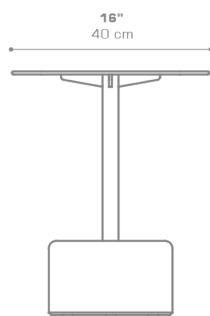

DIMENSIONS

CONFIGURATIONS

FRAME & TOP : Powder Coated Aluminum Ultra Durable

BASE : Laminated Teak

Protective Cover :
GLY103PC Protective Cover

PACKING DETAILS

VOL : 4 ft³ | 0.11 m³
NW : 20 lb | 9 kg
GW : 26 lb | 12 kg
PU : 1 / Box

DOWNLOAD MATERIALS

[Powder Coating Colors](#)

[Teak](#)