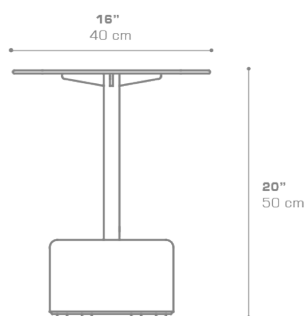

GLYPH Low Table Square 16" / 40 cm (Alu Top | Teak Base)
GLY103

Protective cover available

Suitable for rooftop

Heavier than regular items, suitable for more windy areas

Assembly

Partially handcrafted, random imperfections are part of the design

Contains recycled parts, random imperfections are part of the design

DIMENSIONS**CONFIGURATIONS**

FRAME & TOP : Powder Coated Aluminum Ultra Durable

BASE : Laminated Teak

Protective Cover :
GLY103PC Protective Cover**PACKING DETAILS**VOL : 4 ft³ | 0.11 m³

NW : 20 lb | 9 kg

GW : 26 lb | 12 kg

PU : 1 / Box

COLOR OPTIONS | DOWNLOAD
[MATERIAL & FINISHES](#)