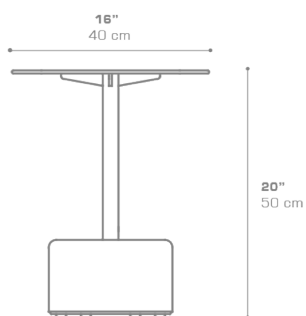

DIMENSIONS

CONFIGURATIONS

FRAME & TOP : Powder Coated Aluminum Ultra Durable

BASE : Laminated Teak

Protective Cover :
GLY103PC Protective Cover

PACKING DETAILS

VOL : 4 ft³ | 0.11 m³
NW : 20 lb | 9 kg
GW : 26 lb | 12 kg
PU : 1 / Box

DOWNLOAD MATERIALS

[Powder Coating Colors](#)

[Teak](#)