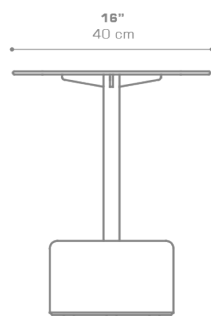

GLYPH Low Table Square 16" / 40 cm (Alu Top | Teak Base)
GLY103

Protective cover available

Suitable for rooftop

Heavier than regular items, suitable for more windy areas

Assembly

Partially handcrafted, random imperfections are part of the design

Contains recycled parts, random imperfections are part of the design

DIMENSIONS**CONFIGURATIONS**

FRAME & TOP : Powder Coated Aluminum Ultra Durable

BASE : Laminated Teak

Protective Cover :
GLY103PC Protective Cover**PACKING DETAILS**VOL : 4 ft³ | 0.11 m³