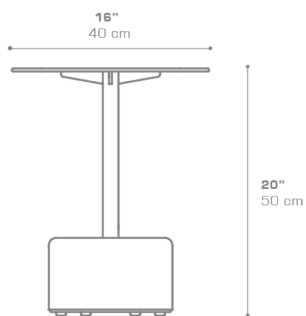

GLYPH Low Table Square 16" / 40 cm (Alu Top | Teak Base)
GLY103

Protective cover available

Suitable for rooftop

Heavier than regular items, suitable for more windy areas

Assembly

Partially handcrafted, random imperfections are part of the design

Contains recycled parts, random imperfections are part of the design

DIMENSIONS

CONFIGURATIONS

FRAME & TOP : Powder Coated Aluminum Ultra Durable

BASE : Laminated Teak

Protective Cover :
GLY103PC Protective Cover

PACKING DETAILS

VOL : 4 ft³ | 0.11 m³

NW : 20 lb | 9 kg

GW : 26 lb | 12 kg

PU : 1 / Box

DOWNLOAD MATERIALS

[Powder Coating Colors](#)

[Teak](#)