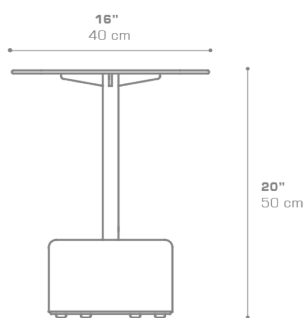

DIMENSIONS

CONFIGURATIONS

FRAME & TOP : Powder Coated Aluminum Ultra Durable

BASE : Laminated Teak

Protective Cover :
GLY103PC Protective Cover

PACKING DETAILS

VOL : 4 ft³ | 0.11 m³
NW : 20 lb | 9 kg
GW : 26 lb | 12 kg
PU : 1 / Box

DOWNLOAD MATERIALS

[Powder Coating Colors](#)

[Teak](#)