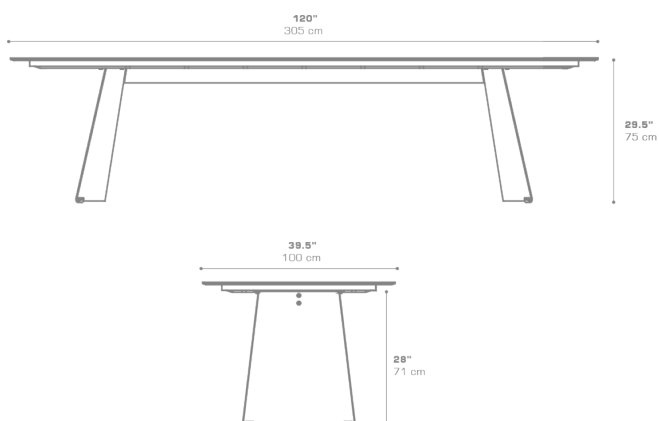

**PRADO Dining Table 120" / 305 cm (Sintered Stone)**  
PRD105

Protective cover available

ADA compliant / wheelchair accessible

Suitable for rooftop

Heavier than regular items, suitable for more windy areas

Assembly

**DIMENSIONS****CONFIGURATIONS**

FRAME : Powder Coating Galvanized  
TOP : Sintered Stone

Protective Cover :  
PRD005PC Top table only  
PRDPC-01 Table + 10 Dining Chairs

**PACKING DETAILS**

NW : 339.5 lb | 154 kg  
GW : 478 lb | 217 kg  
VOL : 47 ft<sup>3</sup> | 1.33 m<sup>3</sup>  
PU : 1 Crate & 2 Boxes