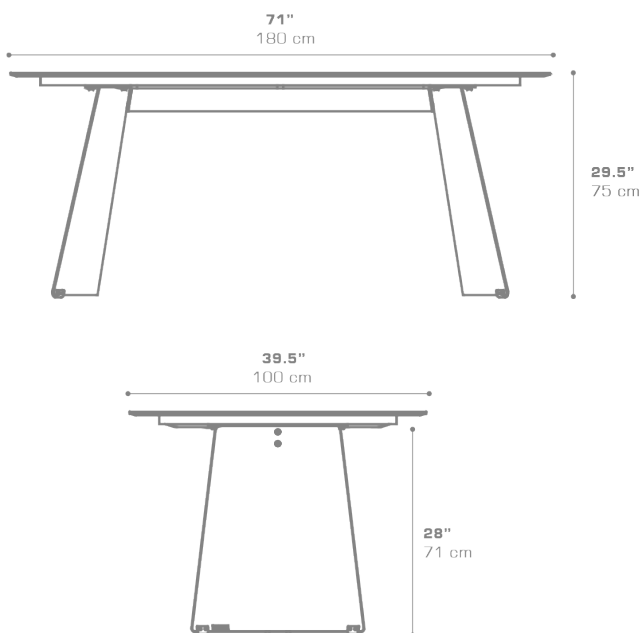

PRADO Dining Table 71" / 180 cm
PRD007

Protective cover available

ADA compliant / wheelchair accessible

Suitable for rooftop

Heavier than regular items, suitable for more windy areas

Assembly

DIMENSIONS

CONFIGURATIONS

LEGS : Powder Coated Galvanized Steel
TOP : HPL

Protective Cover :
PRD007PC Top table only
PRDPC-03 Table + 6 Dining Chairs

PACKING DETAILS

VOL : 43 ft3 | 1.22 m3
NW : 194 lb | 88 kg
GW : 313 lb | 142 kg
PU : 1 crate + 1 box