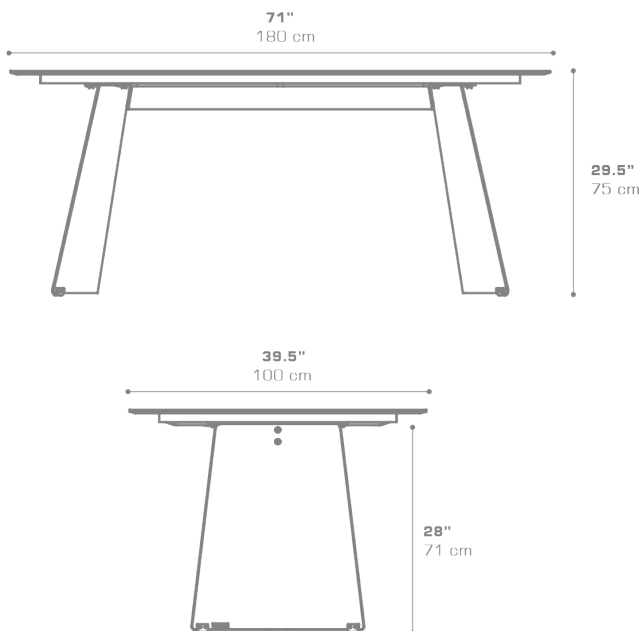

PRADO Dining Table 71" / 180 cm
PRD007

Protective cover available

ADA compliant / wheelchair accessible

Suitable for rooftop

Heavier than regular items, suitable for more windy areas

Assembly

DIMENSIONS

CONFIGURATIONS

LEGS : Powder Coated Galvanized Steel
TOP : HPL

Protective Cover :
PRD007PC Top table only
PRDPC-03 Table + 6 Dining Chairs

PACKING DETAILS

VOL : 43 ft3 | 1.22 m3
NW : 194 lb | 88 kg
GW : 313 lb | 142 kg
PU : 1 crate + 1 box