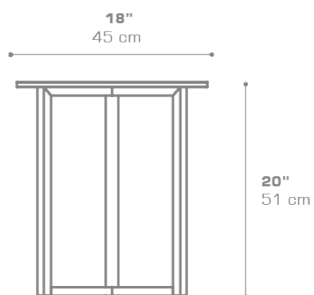

MUNIA Side Table (HPL)
MUN006

Protective cover available

DIMENSIONS

CONFIGURATIONS

FRAME : Powder Coated Aluminum
TOP : High Pressure Laminate (HPL)

Protective Cover :
MUN006PC

PACKING DETAILS

VOL : 5 ft³ | 0.15 m³
NW : 9 lb | 4 kg
GW : 22 lb | 10 kg
PU : 1 / box