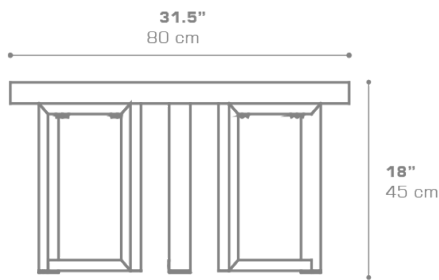

MUNIA Coffee Table 31.5" / 80 cm (Teak)
MUN210

Protective cover available

Suitable for rooftop

Heavier than regular items, suitable for more windy areas

Assembly

Partially handcrafted, random imperfections are part of the design

Contains recycled parts, random imperfections are part of the design

DIMENSIONS

CONFIGURATIONS

FRAME : Powder Coated Aluminum
TOP : Recycled Teak

Protective Cover :
MUN005PC

PACKING DETAILS

VOL : 4 ft³ | 0.12 m³
NW : 33 lb | 15 kg
GW : 42 lb | 19 kg
PU : 1 / box

DOWNLOAD MATERIALS

[Powder Coating Colors](#)
[Teak](#)