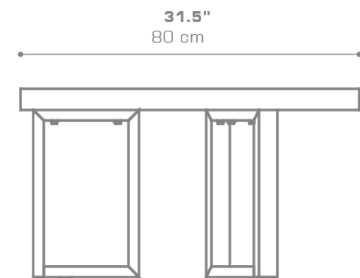

MUNIA Coffee Table 31.5" / 80 cm (Teak)
MUN210

Protective cover available

Suitable for rooftop

Heavier than regular items, suitable for more windy areas

Assembly

Partially handcrafted, random imperfections are part of the design

Contains recycled parts, random imperfections are part of the design

DIMENSIONS

CONFIGURATIONS

FRAME : Powder Coated Aluminum
TOP : Recycled Teak

Protective Cover :
MUN005PC

PACKING DETAILS

VOL : 4 ft³ | 0.12 m³
NW : 33 lb | 15 kg
GW : 42 lb | 19 kg
PU : 1 / box

DOWNLOAD MATERIALS

[Powder Coating Colors](#)
[Teak](#)