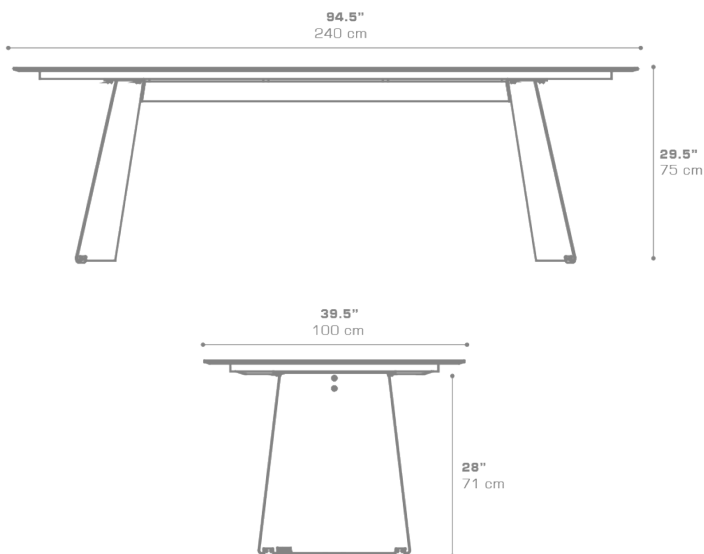

PRADO Dining Table 94.5" / 240 cm
PRD006

Protective cover available

ADA compliant / wheelchair accessible

Suitable for rooftop

Heavier than regular items, suitable for more windy areas

Assembly

DIMENSIONS

CONFIGURATIONS

LEGS : Powder Coated Galvanized Steel

TOP : HPL

Protective Cover :
PRD006PC Top table only
PRDPC-02 Table + 8 Dining Chairs

PACKING DETAILS

VOL : 53 ft³ | 1.51 m³

NW : 216 lb | 98 kg

GW : 359 lb | 163 kg

PU : 1 crate + 1 box