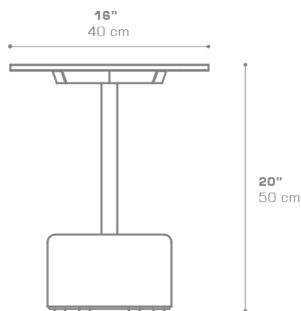

GLYPH Low Table Square 16" / 40 cm (HPL Top | Teak Base)
GLY113

Protective cover available

Suitable for rooftop

Heavier than regular items, suitable for more windy areas

Partially handcrafted, random imperfections are part of the design

Contains recycled parts, random imperfections are part of the design

DIMENSIONS

CONFIGURATIONS

FRAME	: Powder Coated Aluminum Ultra Durable
BASE	: Laminated Teak
TOP	: High Pressure Laminate (HPL)

Protective Cover :
GLY103PC Protective Cover

PACKING DETAILS

VOL	: 4 ft3 0.11 m3
NW	: 20 lb 9 kg
GW	: 26 lb 12 kg
PU	: 1 / Box

DOWNLOAD MATERIALS

[Powder Coating Colors](#)

[Teak](#)

[HPL](#)