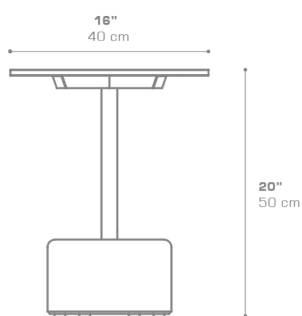

## GLYPH Low Table Square 16" / 40 cm (HPL Top | Teak Base)

GLY113

Protective cover available

Suitable for rooftop

Heavier than regular items, suitable for more windy areas

Partially handcrafted, random imperfections are part of the design

### DIMENSIONS

### PACKING DETAILS

VOL	: 4 ft <sup>3</sup>   0.11 m <sup>3</sup>
NW	: 20 lb   9 kg
GW	: 26 lb   12 kg
PU	: 1 / Box