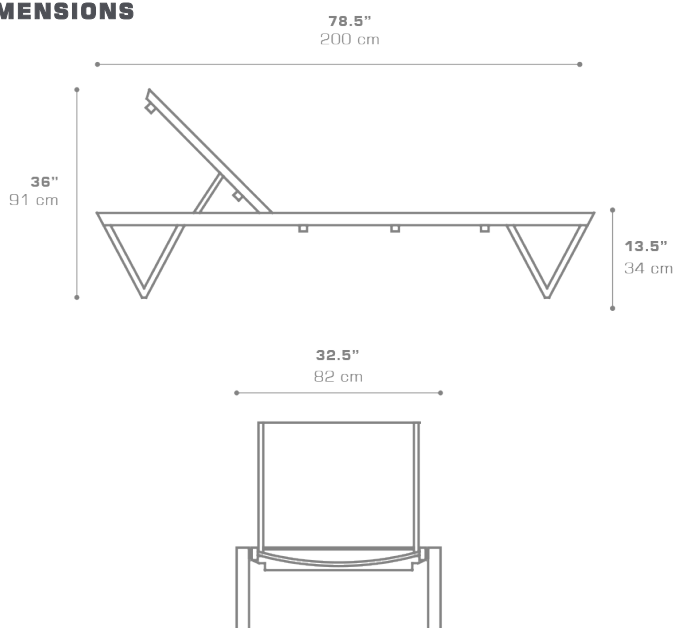

BONDI Sunbed (Padded Sling)
BND076

Protective cover available

Suitable for rooftop

Stackable

Heavier than regular items, suitable for more windy areas

DIMENSIONS

CONFIGURATIONS

FRAME : Powder Coated Aluminum

PADDED SLING : Grade P

Protective Cover :
BND004PC

PACKING DETAILS

NW : 37 lb | 17 kg
GW : 51 lb | 23 kg
VOL : 15 ft³ | 0.42 m³
PU : 2 / Box

DOWNLOAD MATERIALS

[Powder Coating Colors](#)

[Textiles](#)