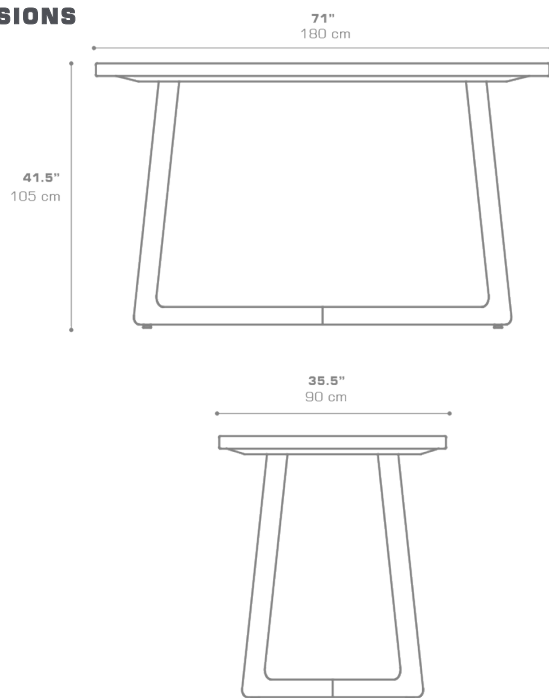

ESTATE Rectangular Bar Table (Teak)
EST67

Protective cover available

Suitable for rooftop

Heavier than regular items, suitable for more windy areas

Assembly

Partially handcrafted, random imperfections are part of the design

Adjustable

DIMENSIONS

CONFIGURATIONS

FRAME & TOP : Premium Teak | Whitewash

Protective Cover :
EST66PC Top table only
ESTPC-12 Table + 6 Bar Chairs

PACKING DETAILS

VOL : 20 ft3 | 0.56 m3
NW : 126 lb | 57 kg
GW : 157 lb | 71 kg
PU : 2 Boxes