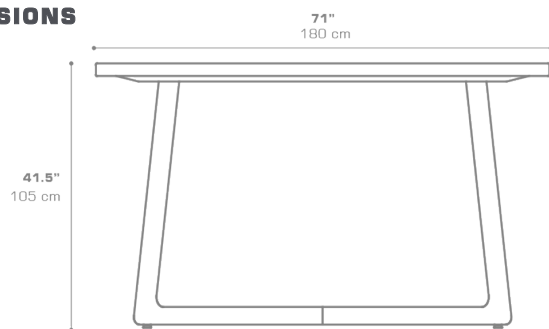

ESTATE Rectangular Bar Table (Teak)
EST67

Protective cover available

Suitable for rooftop

Heavier than regular items, suitable for more windy areas

Assembly

Partially handcrafted, random imperfections are part of the design

Adjustable

DIMENSIONS

CONFIGURATIONS

FRAME & TOP : Premium Teak | Whitewash

Protective Cover :
EST66PC Top table only
ESTPC-12 Table + 6 Bar Chairs

PACKING DETAILS

VOL : 20 ft³ | 0.56 m³
NW : 126 lb | 57 kg
GW : 157 lb | 71 kg
PU : 2 Boxes