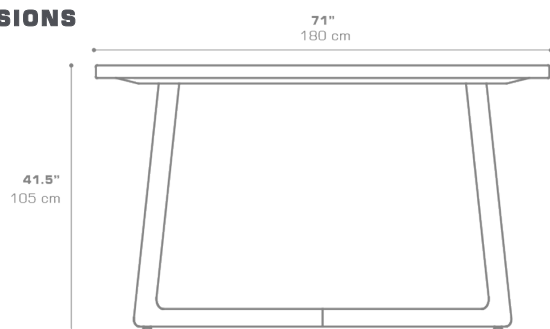

## ESTATE Rectangular Bar Table (Teak) EST67

Protective cover available

Suitable for rooftop

Heavier than regular items, suitable for more windy areas

Assembly

Partially handcrafted, random imperfections are part of the design

Adjustable

### DIMENSIONS

### PACKING DETAILS

VOL : 20 ft<sup>3</sup> | 0.56 m<sup>3</sup>  
NW : 126 lb | 57 kg  
GW : 157 lb | 71 kg  
PU : 2 Boxes