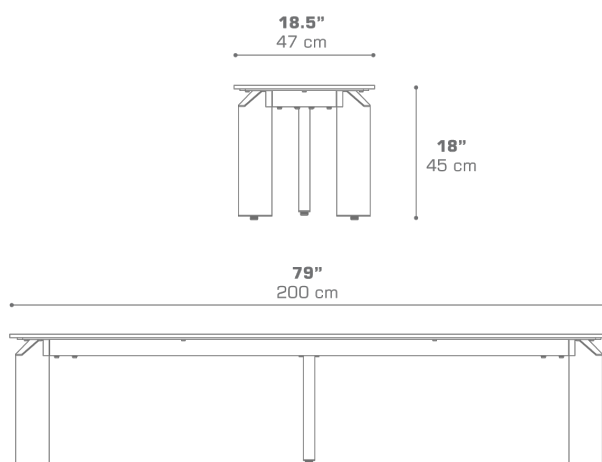

TITAN Bench 79" / 200 cm (Teak)
TIT10TEAK

Protective cover available

DIMENSIONS**CONFIGURATIONS**

FRAME : Powder Coating Aluminum
SEATREST : Recycled Teak Brushed

Protective Cover :
TIT10PC

PACKING DETAILS

VOL : 8 ft3 | 0.22 m3
NW : 120 lb | 54.5 kg
GW : 139 lb | 63 kg
PU : 2 Boxes

DOWNLOAD MATERIALS

[Powder Coating Colors](#)
[Teak](#)