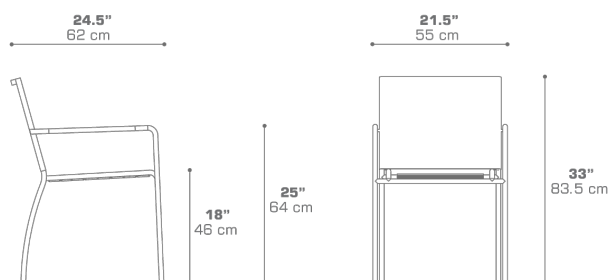

NATUN Stacking Chair (Sling Armrest) MG2601

Protective cover available

Stackable

DIMENSIONS

CONFIGURATIONS

FRAME : Powder Coating Stainless Steel

SLING : Grade K | P | Q | U

Protective Cover :
MG2601PC for 4 Chairs

PACKING DETAILS

VOL : 4 ft³ | 0.11 m³

NW : 11 lb | 5 kg

GW : 15.5 lb | 7 kg

PU : 4 / Box

DOWNLOAD MATERIALS

[Powder Coating Colors](#)

[Textiles](#)