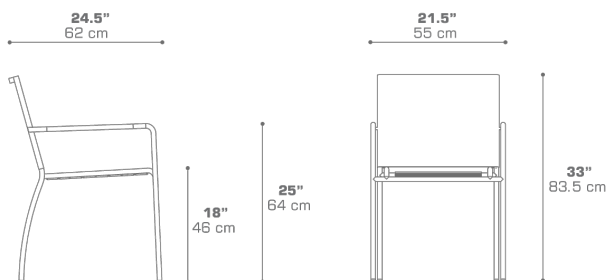

NATUN Stacking Chair (Sling Armrest)
MG2601

Protective cover available

Stackable

DIMENSIONS

CONFIGURATIONS

FRAME : Powder Coating Stainless Steel

SLING : Grade K | P | Q | U

Protective Cover :
MG2601PC for 4 Chairs

PACKING DETAILS

VOL : 4 ft³ | 0.11 m³

NW : 11 lb | 5 kg

GW : 15.5 lb | 7 kg

PU : 4 / Box

DOWNLOAD MATERIALS

[Powder Coating Colors](#)

[Textiles](#)