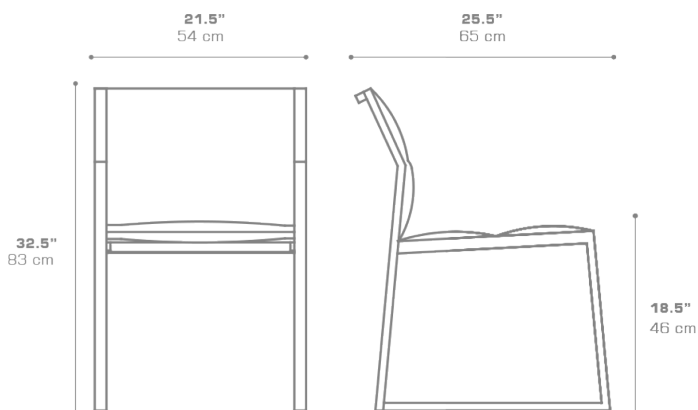

**ALLUX Carver Side Chair (Padded Sling)**  
MZ162PS

Protective cover available

**DIMENSIONS****CONFIGURATIONS**

FRAME : Powder Coated Aluminum

PADDED  
SLING : Grade PProtective Cover :  
MZ162PC Protective Cover**PACKING DETAILS**VOL : 12 ft<sup>3</sup> | 0.34 m<sup>3</sup>

NW : 11 lb | 5 kg

GW : 20 lb | 9 kg

PU : 1 / Box

**DOWNLOAD MATERIALS**[Powder Coating Colors](#)[Textiles](#)