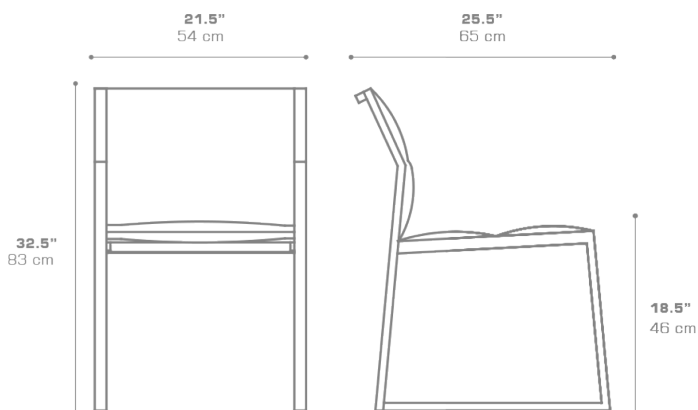

ALLUX Carver Side Chair (Padded Sling)
MZ162PS

Protective cover available

DIMENSIONS**CONFIGURATIONS**

FRAME : Powder Coated Aluminum

PADDED
SLING : Grade PProtective Cover :
MZ162PC Protective Cover**PACKING DETAILS**VOL : 12 ft³ | 0.34 m³

NW : 11 lb | 5 kg

GW : 20 lb | 9 kg

PU : 1 / Box

DOWNLOAD MATERIALS[Powder Coating Colors](#)[Textiles](#)