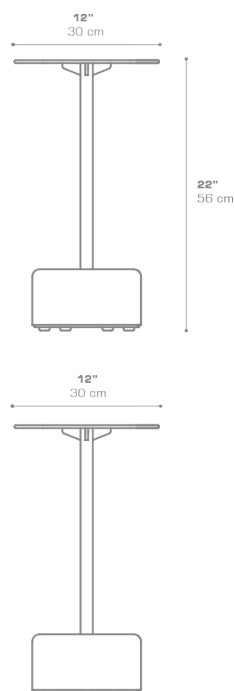

GLYPH Side Table Square 12" / 30 cm (Alu Top | Teak Base)
GLY104

Protective cover available

Partially handcrafted, random imperfections are part of the design

Contains recycled parts, random imperfections are part of the design

DIMENSIONS**CONFIGURATIONS**

FRAME & TOP : Powder Coated Aluminum Ultra Durable

BASE : Laminated Teak

Protective Cover :
GLY104PC Protective Cover**PACKING DETAILS**VOL : 2.5 ft³ | 0.07 m³

NW : 13 lb | 6 kg