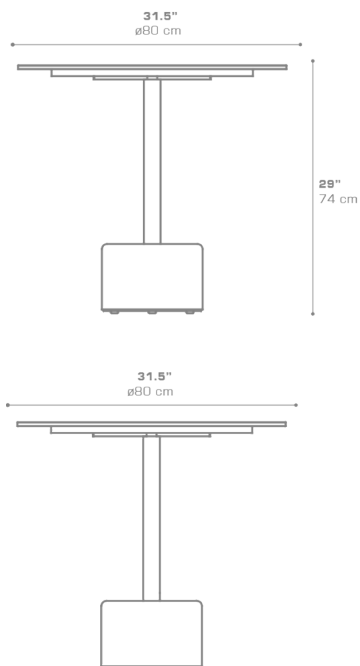

GLYPH Bistro Table 31.5" / 80 cm (Alu Top | Stone Base)
GLY27

Protective cover available

Suitable for rooftop

Heavier than regular items, suitable for more windy areas

Assembly

DIMENSIONS**CONFIGURATIONS**

FRAME & TOP : Powder Coated Aluminum Ultra Durable

BASE : Stone

Protective Cover :
GLYQ2PC Top table only
GLYPC-2 Table + 3 Chairs**PACKING DETAILS**VOL : 10 ft³ | 0.28 m³

NW : 97 lb | 44 kg

GW : 121 lb | 55 kg