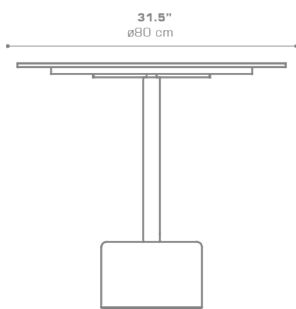

GLYPH Bistro Table 31.5" / 80 cm (Alu Top | Stone Base)
GLY27

Protective cover available

Suitable for rooftop

Heavier than regular items, suitable for more windy areas

Assembly

DIMENSIONS

CONFIGURATIONS

FRAME & TOP : Powder Coated Aluminum Ultra Durable

BASE : Stone

Protective Cover :
GLYQ2PC Top table only
GLYPC-2 Table + 3 Chairs

PACKING DETAILS

VOL : 10 ft³ | 0.28 m³

NW : 97 lb | 44 kg

GW : 121 lb | 55 kg

PU : 2 boxes

DOWNLOAD MATERIALS