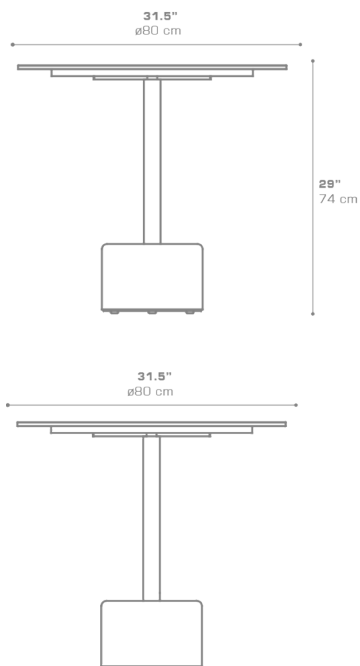

GLYPH Bistro Table 31.5" / 80 cm (Alu Top | Stone Base)
GLY27

Protective cover available

Suitable for rooftop

Heavier than regular items, suitable for more windy areas

Assembly

DIMENSIONS

CONFIGURATIONS

FRAME & TOP : Powder Coated Aluminum Ultra Durable

BASE : Stone

Protective Cover :
GLYQ2PC Top table only
GLYPC-2 Table + 3 Chairs

PACKING DETAILS

VOL : 10 ft³ | 0.28 m³

NW : 97 lb | 44 kg

GW : 121 lb | 55 kg

PU : 2 boxes

COLOR OPTIONS | DOWNLOAD
[MATERIAL & FINISHES](#)