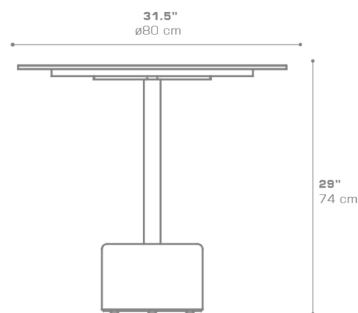

GLYPH Bistro Table 31.5" / 80 cm (Alu Top | Stone Base)
GLY27

Protective cover available

Suitable for rooftop

Heavier than regular items, suitable for more windy areas

Assembly

DIMENSIONS

CONFIGURATIONS

FRAME & TOP : Powder Coated Aluminum Ultra Durable

BASE : Stone

Protective Cover :
GLYQ2PC Top table only
GLYPC-2 Table + 3 Chairs

PACKING DETAILS

VOL : 10 ft³ | 0.28 m³

NW : 97 lb | 44 kg

GW : 121 lb | 55 kg

PU : 2 boxes

DOWNLOAD MATERIALS