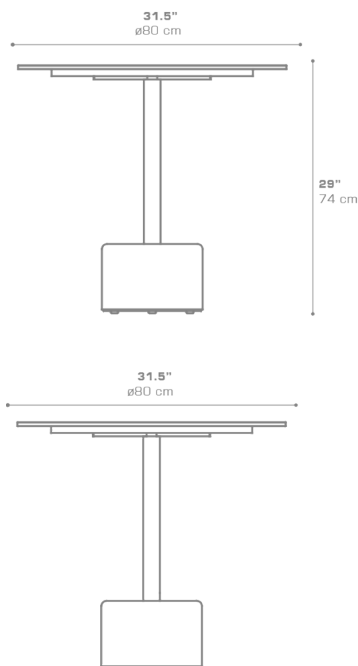

GLYPH Bistro Table 31.5" / 80 cm (Alu Top | Stone Base)
GLY27

Protective cover available

Suitable for rooftop

Heavier than regular items, suitable for more windy areas

Assembly

DIMENSIONS

CONFIGURATIONS

FRAME & TOP : Powder Coated Aluminum Ultra Durable

BASE : Stone

Protective Cover :
GLYQ2PC Top table only
GLYPC-2 Table + 3 Chairs

PACKING DETAILS

VOL : 10 ft³ | 0.28 m³

NW : 97 lb | 44 kg

GW : 121 lb | 55 kg

PU : 2 boxes

DOWNLOAD MATERIALS