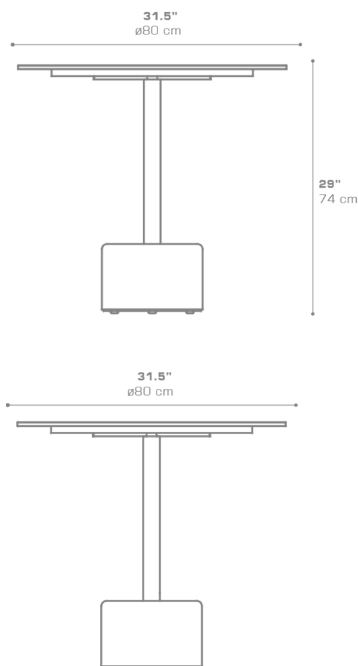

GLYPH Bistro Table 31.5" / 80 cm (Alu Top | Stone Base)
GLY27

Protective cover available

Suitable for rooftop

Heavier than regular items, suitable for more windy areas

Assembly

DIMENSIONS**CONFIGURATIONS**

FRAME & TOP : Powder Coated Aluminum Ultra Durable

BASE : Stone

Protective Cover :
GLYQ2PC Top table only
GLYPC-2 Table + 3 Chairs**PACKING DETAILS**VOL : 10 ft³ | 0.28 m³

NW : 97 lb | 44 kg

GW : 121 lb | 55 kg