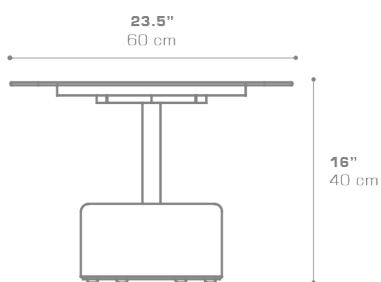

GLYPH Low Table Square 23.5" / 60 cm (Alu Top | Teak Base)
GLY101

Protective cover available

Suitable for rooftop

Heavier than regular items, suitable for more windy areas

Assembly

Partially handcrafted, random imperfections are part of the design

Contains recycled parts, random imperfections are part of the design

DIMENSIONS

CONFIGURATIONS

FRAME & TOP : Powder Coated Aluminum Ultra Durable

BASE : Laminated Teak

Protective Cover :
GLY101PC

PACKING DETAILS

NW : 35 lb | 16 kg

GW : 51 lb | 23 kg

VOL : 3 ft³ | 0.09 m³

PU : 2 Boxes

DOWNLOAD MATERIALS

[Powder Coating Colors](#)

[Teak](#)