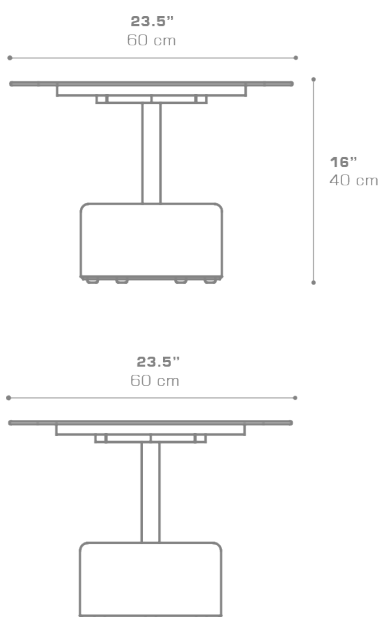

GLYPH Low Table Square 23.5" / 60 cm (Alu Top | Teak Base)

GLY101

Protective cover available

Suitable for rooftop

Heavier than regular items, suitable for more windy areas

Assembly

Partially handcrafted, random imperfections are part of the design

Contains recycled parts, random imperfections are part of the design

DIMENSIONS

CONFIGURATIONS

FRAME & TOP : Powder Coated Aluminum Ultra Durable

BASE : Laminated Teak

Protective Cover :
GLY101PC Protective Cover

PACKING DETAILS

VOL : 3 ft³ | 0.09 m³
 NW : 35 lb | 16 kg
 GW : 51 lb | 23 kg
 PU : 2 Boxes

DOWNLOAD MATERIALS

[Powder Coating Colors](#)

[Teak](#)