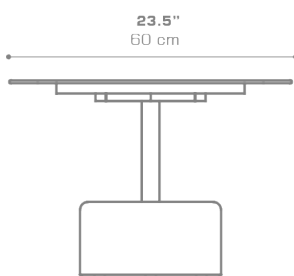

GLYPH Low Table Square 23.5" / 60 cm (Alu Top | Teak Base)
GLY101

Protective cover available

Suitable for rooftop

Heavier than regular items, suitable for more windy areas

Assembly

Partially handcrafted, random imperfections are part of the design

Contains recycled parts, random imperfections are part of the design

DIMENSIONS

CONFIGURATIONS

FRAME & TOP : Powder Coated Aluminum Ultra Durable

BASE : Laminated Teak

Protective Cover :
GLY101PC

PACKING DETAILS

NW : 35 lb | 16 kg

GW : 51 lb | 23 kg

VOL : 3 ft³ | 0.09 m³

PU : 2 Boxes

DOWNLOAD MATERIALS

[Powder Coating Colors](#)

[Teak](#)