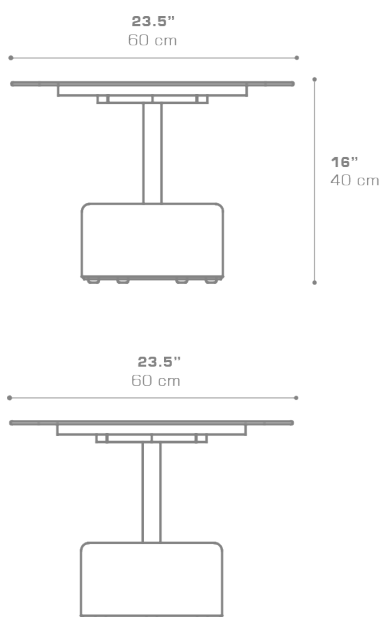

GLYPH Low Table Square 23.5" / 60 cm (Alu Top | Teak Base)

GLY101

Protective cover available

Suitable for rooftop

Heavier than regular items, suitable for more windy areas

Assembly

Partially handcrafted, random imperfections are part of the design

Contains recycled parts, random imperfections are part of the design

DIMENSIONS

CONFIGURATIONS

FRAME & TOP : Powder Coated Aluminum Ultra Durable

BASE : Laminated Teak

Protective Cover :
GLY101PC Protective Cover

PACKING DETAILS

VOL : 3 ft³ | 0.09 m³
 NW : 35 lb | 16 kg
 GW : 51 lb | 23 kg
 PU : 2 Boxes

DOWNLOAD MATERIALS

[Powder Coating Colors](#)

[Teak](#)