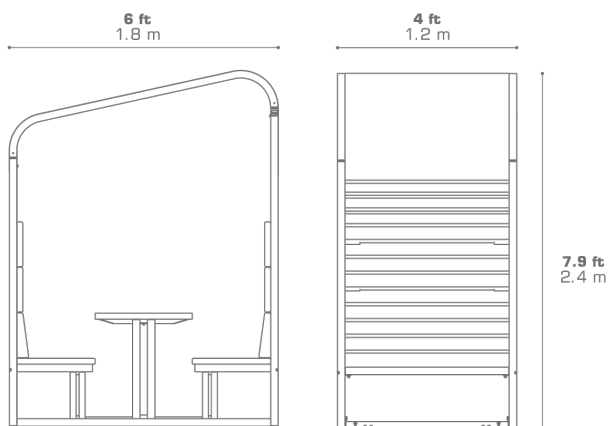

SOMBRERO Dining Booth (Teak Trellis & Table Top)
MG8170

DIMENSIONS

CONFIGURATIONS

- FRAME : Powder Coated Aluminum
- TRELLIS : Recycled Teak Smooth Sanded
- SHADE & CUSHION : Grade A | B | C | D | E

DOWNLOAD MATERIALS