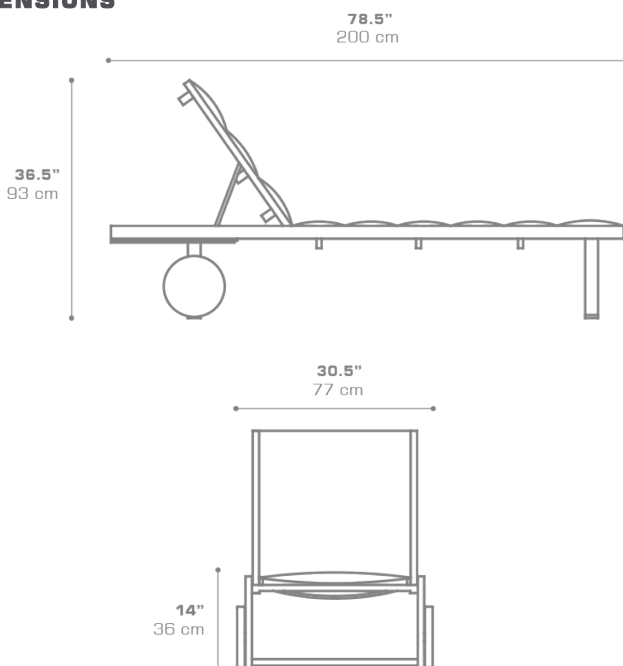

ALLUX Lounger with Wooden Wheels (Padded Sling)
MZ500PS

Protective cover available

Suitable for rooftop

Heavier than regular items, suitable for more windy areas

DIMENSIONS

CONFIGURATIONS

FRAME : Powder Coated Aluminum

PADDED SLING : Grade P

Protective Cover :
MZ067PC Protective Cover

PACKING DETAILS

VOL : 23 ft³ | 0.66 m³

NW : 42 lb | 19 kg

GW : 62 lb | 28 kg

PU : 1 / Box

DOWNLOAD MATERIALS