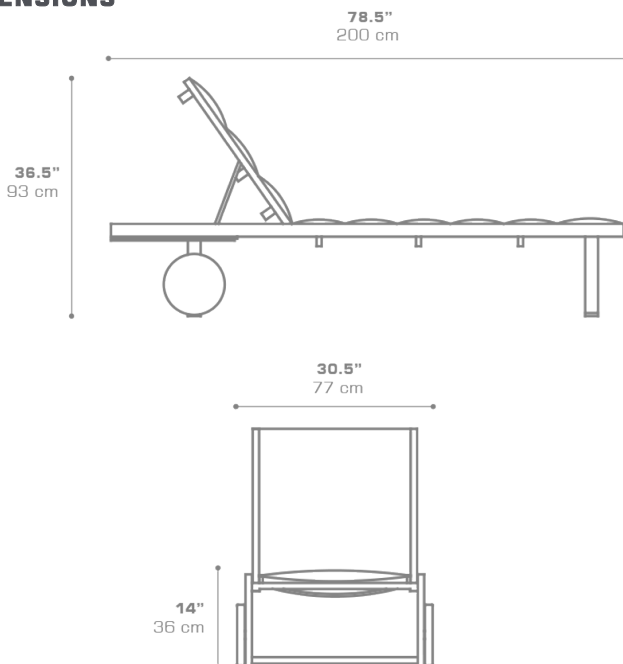

ALLUX Lounger with Wooden Wheels (Padded Sling)
MZ500PS

Protective cover available

Suitable for rooftop

Heavier than regular items, suitable for more windy areas

DIMENSIONS

CONFIGURATIONS

FRAME : Powder Coated Aluminum

PADDED SLING : Grade P

Protective Cover :
MZ067PC Protective Cover

PACKING DETAILS

VOL : 23 ft³ | 0.66 m³

NW : 42 lb | 19 kg

GW : 62 lb | 28 kg

PU : 1 / Box

DOWNLOAD MATERIALS