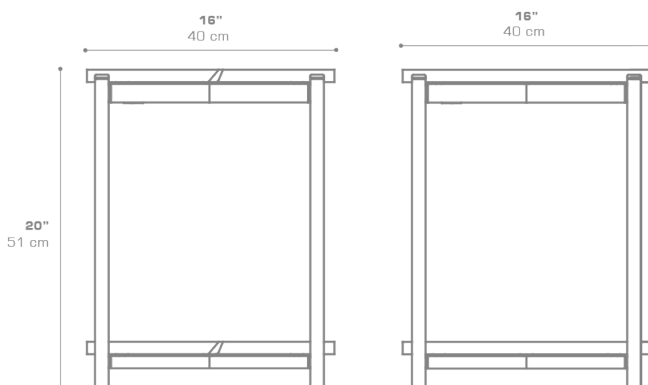

**TITAN Side Table with Shelf 16" / 40 cm (Teak)**  
TITO4TEAK

Protective cover available

Partially handcrafted, random imperfections are part of the design

Contains recycled parts, random imperfections are part of the design

**DIMENSIONS****CONFIGURATIONS**

FRAME : Powder Coated Aluminum

TOP : Recycled Teak

Protective Cover :  
TITO4PC**PACKING DETAILS**VOL : 4 ft<sup>3</sup> | 0.11 m<sup>3</sup>

NW : 13 lb | 6 kg

GW : 20 lb | 9 kg