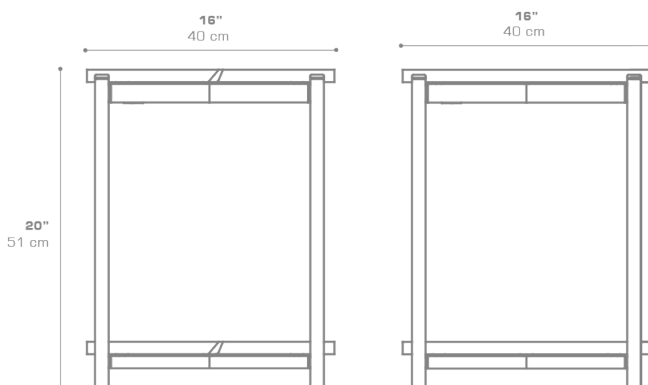

TITAN Side Table with Shelf 16" / 40 cm (Teak)
TITO4TEAK

Protective cover available

Partially handcrafted, random imperfections are part of the design

Contains recycled parts, random imperfections are part of the design

DIMENSIONS**CONFIGURATIONS**

FRAME : Powder Coated Aluminum
TOP : Recycled Teak

Protective Cover :
TITO4PC

PACKING DETAILS

NW : 13 lb | 6 kg
GW : 20 lb | 9 kg
VOL : 4 ft³ | 0.11 m³
PU : 1 / Box

DOWNLOAD MATERIALS