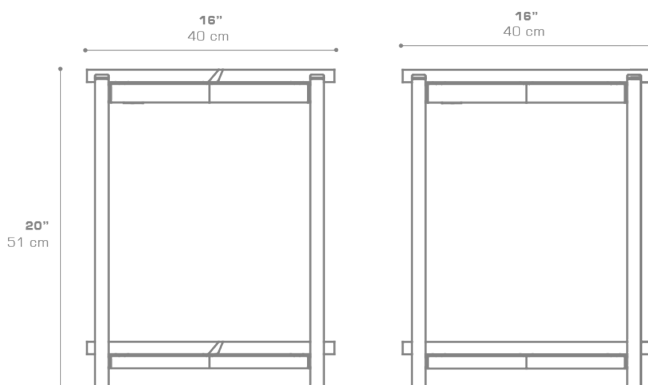

**TITAN Side Table with Shelf 16" / 40 cm (Teak)**  
TITO4TEAK

Protective cover available

Partially handcrafted, random imperfections are part of the design

Contains recycled parts, random imperfections are part of the design

**DIMENSIONS****CONFIGURATIONS**

FRAME : Powder Coated Aluminum  
TOP : Recycled Teak

Protective Cover :  
TITO4PC

**PACKING DETAILS**

VOL : 4 ft<sup>3</sup> | 0.11 m<sup>3</sup>  
NW : 13 lb | 6 kg  
GW : 20 lb | 9 kg  
PU : 1 / Box