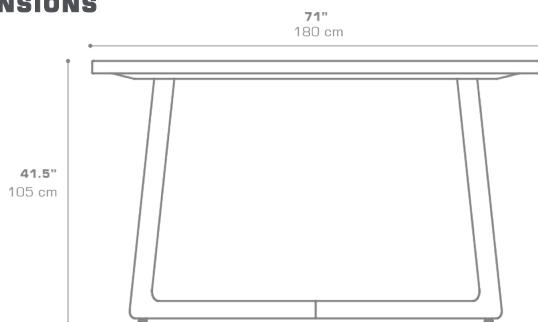

ESTATE Rectangular Bar Table (HPL)
EST66

Protective cover available

Suitable for rooftop

Heavier than regular items, suitable for more windy areas

Assembly

Partially handcrafted, random imperfections are part of the design

Adjustable

DIMENSIONS

CONFIGURATIONS

FRAME : Premium Teak | Whitewash
TOP : High Pressure Laminate (HPL)

Protective Cover :
EST66PC Top table only
ESTPC-12 Table + 6 Bar Chairs

PACKING DETAILS

VOL : 22 ft3 | 0.62 m3
NW : 146 lb | 66 kg
GW : 181 lb | 82 kg
PU : 2 Boxes