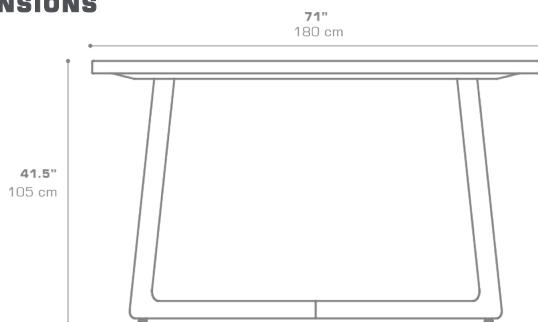

ESTATE Rectangular Bar Table (HPL)
EST66

Protective cover available

Suitable for rooftop

Heavier than regular items, suitable for more windy areas

Assembly

Partially handcrafted, random imperfections are part of the design

Adjustable

DIMENSIONS

CONFIGURATIONS

FRAME : Premium Teak | Whitewash
TOP : High Pressure Laminate (HPL)

Protective Cover :
EST66PC Top table only
ESTPC-12 Table + 6 Bar Chairs

PACKING DETAILS

VOL : 22 ft³ | 0.62 m³
NW : 146 lb | 66 kg
GW : 181 lb | 82 kg
PU : 2 Boxes