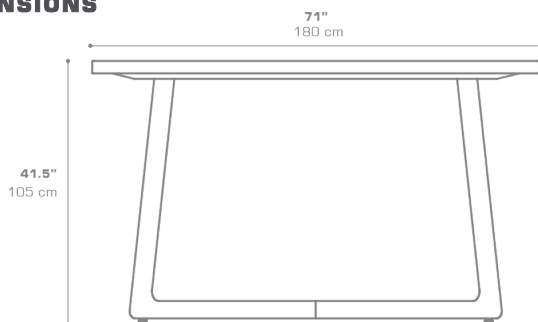

**ESTATE Rectangular Bar Table (HPL)**  
EST66

Protective cover available

Suitable for rooftop

Heavier than regular items, suitable for more windy areas

Assembly

Partially handcrafted, random imperfections are part of the design

Adjustable

**DIMENSIONS**

**CONFIGURATIONS**

FRAME : Premium Teak | Whitewash  
TOP : High Pressure Laminate (HPL)

Protective Cover :  
EST66PC Top table only  
ESTPC-12 Table + 6 Bar Chairs

**PACKING DETAILS**

VOL : 22 ft3 | 0.62 m3  
NW : 146 lb | 66 kg  
GW : 181 lb | 82 kg  
PU : 2 Boxes

**DOWNLOAD MATERIALS**

[Teak](#)  
[HPL](#)

**ADDITIONAL INFORMATION**

6