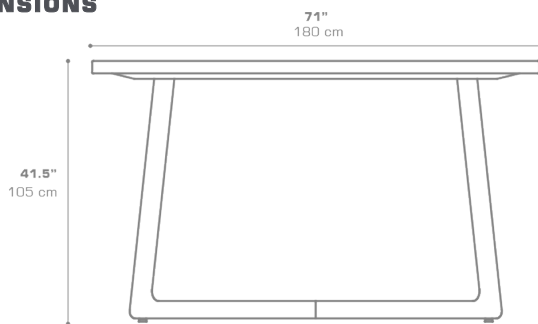

ESTATE Rectangular Bar Table (HPL)
EST66

Protective cover available

Suitable for rooftop

Heavier than regular items, suitable for more windy areas

Assembly

Partially handcrafted, random imperfections are part of the design

Adjustable

DIMENSIONS

CONFIGURATIONS

FRAME : Premium Teak | Whitewash
TOP : High Pressure Laminate (HPL)

Protective Cover :
EST66PC Top table only
ESTPC-12 Table + 6 Bar Chairs

PACKING DETAILS

VOL : 22 ft3 | 0.62 m3
NW : 146 lb | 66 kg
GW : 181 lb | 82 kg
PU : 2 Boxes