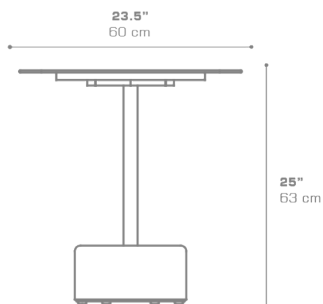

GLYPH Tea Table Square 23.5" / 60 cm (Alu Top | Stone Base)
GLY125

Protective cover available

Suitable for rooftop

Heavier than regular items, suitable for more windy areas

Assembly

DIMENSIONS

CONFIGURATIONS

FRAME & TOP : Powder Coated Aluminum Ultra Durable

BASE : Stone

Protective Cover :
GLY101PC Protective Cover

PACKING DETAILS

VOL : 7 ft³ | 0.19 m³

NW : 73 lb | 33 kg

GW : 93 lb | 42 kg

PU : 2 Boxes