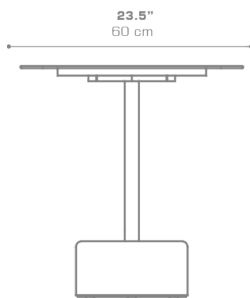

GLYPH Tea Table Square 23.5" / 60 cm (Alu Top | Stone Base)
GLY125

Protective cover available

Suitable for rooftop

Heavier than regular items, suitable for more windy areas

Assembly

DIMENSIONS

CONFIGURATIONS

FRAME & TOP : Powder Coated Aluminum Ultra Durable

BASE : Stone

Protective Cover :
GLY101PC Protective Cover

PACKING DETAILS

VOL : 7 ft³ | 0.19 m³

NW : 73 lb | 33 kg

GW : 93 lb | 42 kg

PU : 2 Boxes