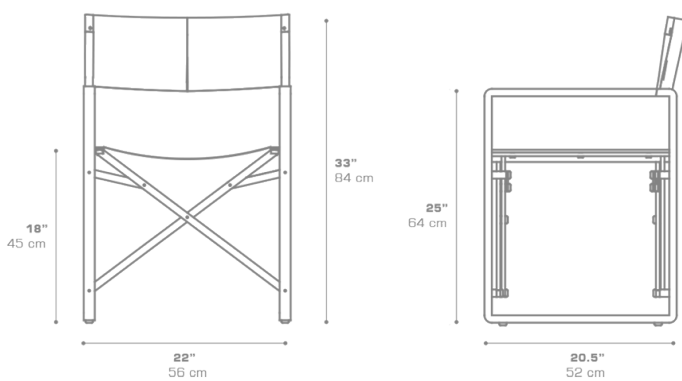

DIMENSIONS

CONFIGURATIONS

FRAME : Powder Coating Stainless Steel

SLING : Grade K | Q | U

Protective Cover :
PRD001PC

PACKING DETAILS

NW : 17.5 lb | 8 kg

GW : 28.5 lb | 13 kg

VOL : 4 ft³ | 0.12 m³

PU : 1 / Box

DOWNLOAD MATERIALS

[Powder Coating Colors](#)

[Textiles](#)