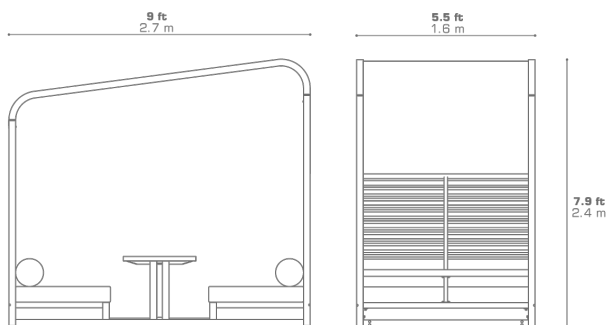

SOMBRERO Lounge Booth (Aluminum Trellis) MG8137

DIMENSIONS

CONFIGURATIONS

FRAME : Powder Coated Aluminum

SHADE & CUSHION : Grade A | B | C | D | E

DOWNLOAD MATERIALS

[Powder Coating Colors](#)

[Textiles](#)