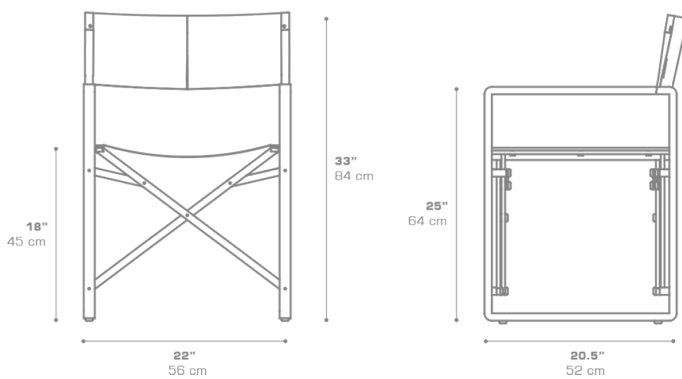

PRADO Dining Chair
PRD001

Protective cover available

Suitable for rooftop

Heavier than regular items, suitable for more windy areas

DIMENSIONS

CONFIGURATIONS

FRAME : Powder Coated Stainless Steel

PADDED SLING : Grade P

Protective Cover :
PRD001PC

PACKING DETAILS

NW : 17.5 lb | 8 kg
GW : 28.5 lb | 13 kg
VOL : 4 ft³ | 0.12 m³
PU : 1 / box

DOWNLOAD MATERIALS

[Powder Coating Colors](#)

[Textiles](#)