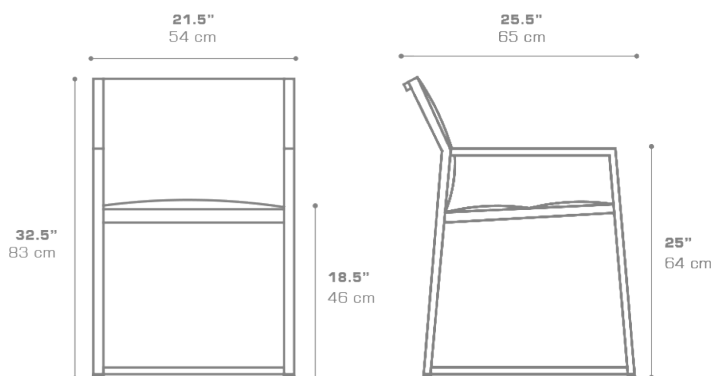

ALLUX Carver Chair (Padded Sling)
MZ002PS

Protective cover available

DIMENSIONS**CONFIGURATIONS**

FRAME : Powder Coated Aluminum

PADDED SLING : Grade P

Protective Cover :
MZ002PC Protective Cover**PACKING DETAILS**VOL : 12 ft³ | 0.34 m³

NW : 11 lb | 5 kg

GW : 20 lb | 9 kg

PU : 1 / Box

COLOR OPTIONS | DOWNLOAD[TEXTILES](#)[MATERIAL & FINISHES](#)