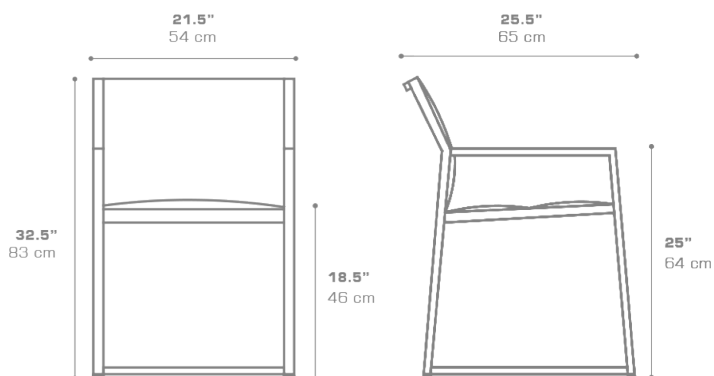

ALLUX Carver Chair (Padded Sling)
MZ002PS

Protective cover available

DIMENSIONS**CONFIGURATIONS**

FRAME : Powder Coated Aluminum

PADDED
SLING : Grade PProtective Cover :
MZ002PC Protective Cover**PACKING DETAILS**VOL : 12 ft³ | 0.34 m³

NW : 11 lb | 5 kg

GW : 20 lb | 9 kg

PU : 1 / Box

DOWNLOAD MATERIALS[Powder Coating Colors](#)[Textiles](#)