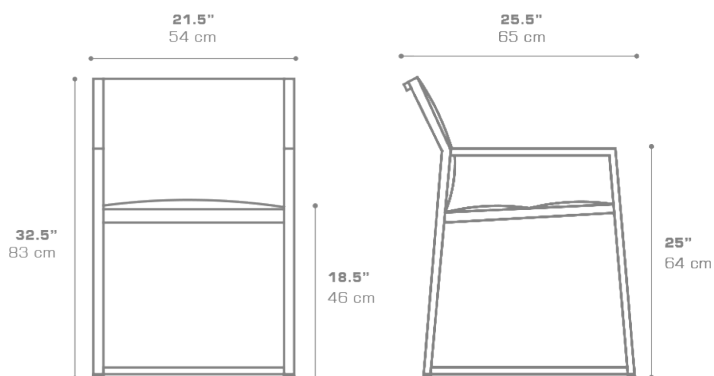

**ALLUX Carver Chair (Padded Sling)**  
MZ002PS

Protective cover available

**DIMENSIONS****CONFIGURATIONS**

FRAME : Powder Coated Aluminum

PADDED  
SLING : Grade PProtective Cover :  
MZ002PC Protective Cover**PACKING DETAILS**VOL : 12 ft<sup>3</sup> | 0.34 m<sup>3</sup>

NW : 11 lb | 5 kg

GW : 20 lb | 9 kg

PU : 1 / Box

**DOWNLOAD MATERIALS**[Powder Coating Colors](#)[Textiles](#)