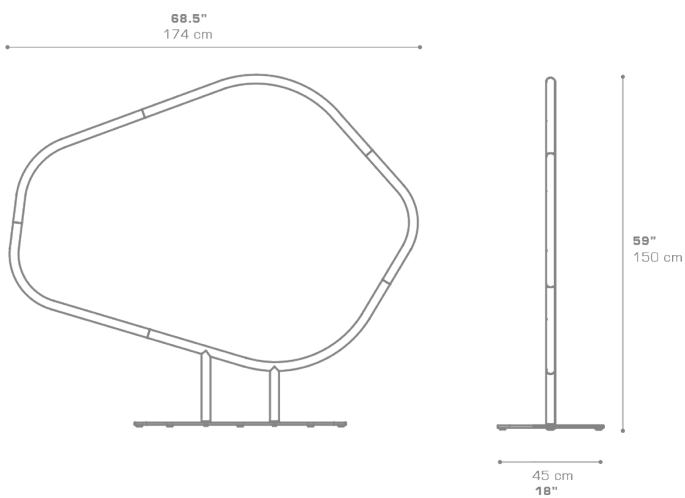

ARO Divider Model B (Sling)

ARO4

Protective cover available

Suitable for rooftop

Heavier than regular items, suitable for more windy areas

Assembly

DIMENSIONS

CONFIGURATIONS

FRAME : Powder Coated Aluminum
SLING : Grade K

PACKING DETAILS

VOL : 16.5 ft³ | 0.47 m³
NW : 86 lb | 39 kg
GW : 119 lb | 54 kg
PU : 2 Boxes

COLOR OPTIONS | DOWNLOAD

[TEXTILES](#)

[MATERIAL & FINISHES](#)