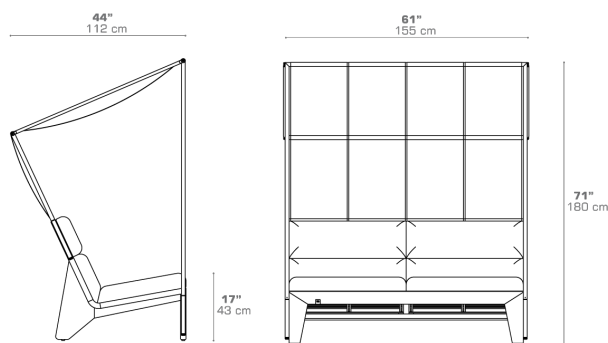

LABUAN 2-Seater with Shade (Textile)

LBN110

Protective cover available

DIMENSIONS

CONFIGURATIONS

FRAME	: Premium Teak Whitewash
METAL PARTS	: Premium Powder Coated Stainless Steel- Ultra Durable
SHADE	: Grade A water-repellent
SEAT CUSHION	: Grade A B C D E
HEAD CUSHION	: Grade A B C D E

Protective Cover :
LBN010PC

PACKING DETAILS

VOL	: 123.5 ft ³ 3.5 m ³
NW	: 110.5 lb 50 kg
GW	: 157 lb 71 kg
PU	: 1 / Box
COM	: 6.0 Ly

COLOR OPTIONS | DOWNLOAD

[TEXTILES](#)

[MATERIAL & FINISHES](#)