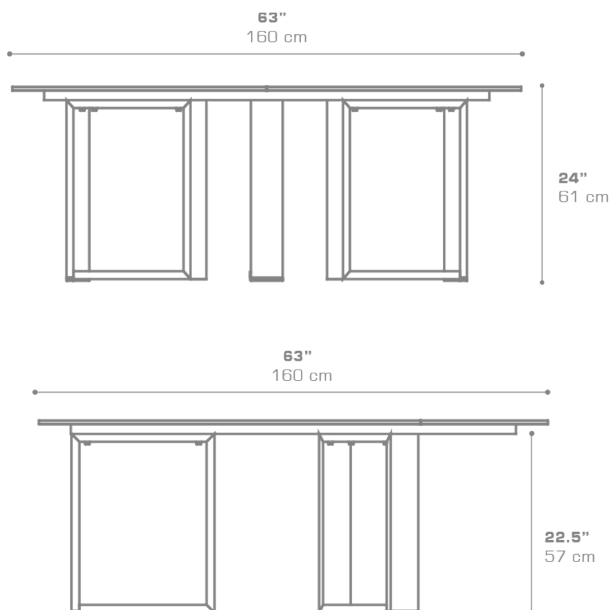

**MUNIA Continental Dining Table 63" / 160 cm**  
MUN001

Protective cover available

Suitable for rooftop

Heavier than regular items, suitable for more windy areas

Assembly

**DIMENSIONS****CONFIGURATIONS**

FRAME : Powder Coated Aluminum  
TOP : High Pressure Laminate (HPL)

Protective Cover :  
MUN001PC Top table only  
MUNPC-04 Table + 6 Lounge Chairs

**PACKING DETAILS**

VOL : 18 ft<sup>3</sup> | 0.50 m<sup>3</sup>  
NW : 132 lb | 60 kg  
GW : 161 lb | 73 kg  
PU : 1 / box