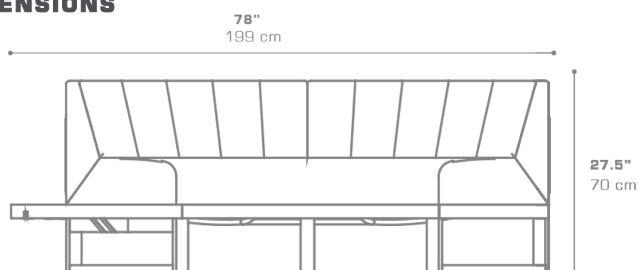

MUNIA NAYA Curved Right Hand Modular System (Teak) MUN316

Protective cover available

Suitable for rooftop

Heavier than regular items, suitable for more windy areas

Partially handcrafted, random imperfections are part of the design

Contains recycled parts, random imperfections are part of the design

DIMENSIONS

CONFIGURATIONS

FRAME	: Powder Coated Aluminum
SHELL	: Braiding
CUSHION	: Grade A B C D E
TOP	: Recycled Teak

PACKING DETAILS

VOL	: 56 ft ³ 1.58 m ³
NW	: 86 lb 39 kg
GW	: 123 lb 56 kg
PU	: 1 / box
COM	: 6.5 ly

DOWNLOAD MATERIALS

[Powder Coating Colors](#)

[Teak](#)

[Textiles](#)

[Braiding](#)