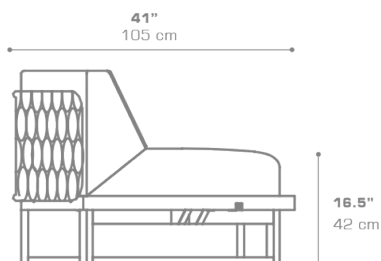

Contains recycled parts, random imperfections are part of the design

DIMENSIONS

CONFIGURATIONS

FRAME	: Powder Coated Aluminum
SHELL	: Braiding
CUSHION	: Grade A B C D E
TOP	: Recycled Teak

PACKING DETAILS

VOL	: 56 ft ³ 1.58 m ³
NW	: 86 lb 39 kg
GW	: 123 lb 56 kg
PU	: 1 / box
COM	: 6.5 ly

DOWNLOAD MATERIALS

[Powder Coating Colors](#)

[Teak](#)

[Textiles](#)

[Braiding](#)