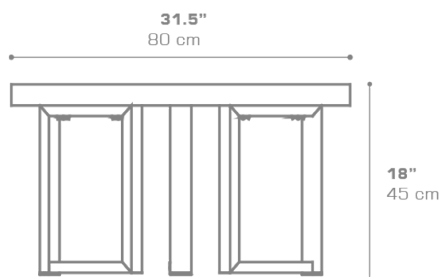

MUNIA Coffee Table 31.5" / 80 cm (Teak)
MUN210

Protective cover available

Suitable for rooftop

Heavier than regular items, suitable for more windy areas

Assembly

Partially handcrafted, random imperfections are part of the design

Contains recycled parts, random imperfections are part of the design

DIMENSIONS

CONFIGURATIONS

FRAME : Powder Coated Aluminum
TOP : Recycled Teak

Protective Cover :
MUN005PC

PACKING DETAILS

VOL : 4 ft³ | 0.12 m³
NW : 33 lb | 15 kg
GW : 42 lb | 19 kg
PU : 1 / box

DOWNLOAD MATERIALS

[Powder Coating Colors](#)
[Teak](#)