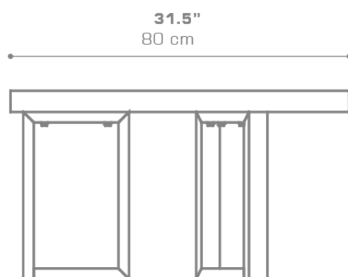

MUNIA Coffee Table 31.5" / 80 cm (Teak)
MUN210

Protective cover available

Suitable for rooftop

Heavier than regular items, suitable for more windy areas

Assembly

Partially handcrafted, random imperfections are part of the design

Contains recycled parts, random imperfections are part of the design

DIMENSIONS**CONFIGURATIONS**

FRAME : Powder Coated Aluminum
TOP : Recycled Teak

Protective Cover :
MUN005PC

PACKING DETAILS

VOL : 4 ft³ | 0.12 m³
NW : 33 lb | 15 kg
GW : 42 lb | 19 kg
PU : 1 / box