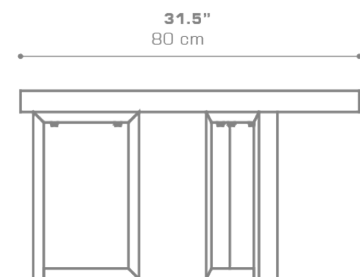

MUNIA Coffee Table 31.5" / 80 cm (Teak)
MUN210

Protective cover available

Suitable for rooftop

Heavier than regular items, suitable for more windy areas

Assembly

Partially handcrafted, random imperfections are part of the design

Contains recycled parts, random imperfections are part of the design

DIMENSIONS

CONFIGURATIONS

FRAME : Powder Coated Aluminum
TOP : Recycled Teak

Protective Cover :
MUN005PC

PACKING DETAILS

VOL : 4 ft³ | 0.12 m³
NW : 33 lb | 15 kg
GW : 42 lb | 19 kg
PU : 1 / box