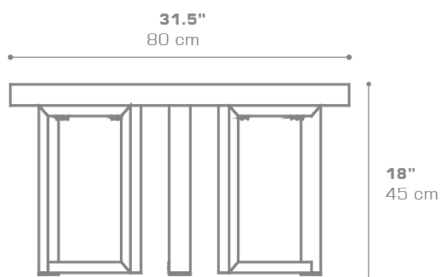

MUNIA Coffee Table 31.5" / 80 cm (Teak)
MUN210

Protective cover available

Suitable for rooftop

Heavier than regular items, suitable for more windy areas

Assembly

Partially handcrafted, random imperfections are part of the design

Contains recycled parts, random imperfections are part of the design

DIMENSIONS**CONFIGURATIONS**

FRAME : Powder Coated Aluminum
TOP : Recycled Teak

Protective Cover :
MUN005PC

PACKING DETAILS

VOL : 4 ft³ | 0.12 m³
NW : 33 lb | 15 kg
GW : 42 lb | 19 kg
PU : 1 / box