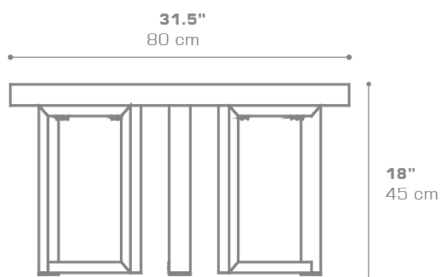

MUNIA Coffee Table 31.5" / 80 cm (Teak)
MUN210

Protective cover available

Suitable for rooftop

Heavier than regular items, suitable for more windy areas

Assembly

Partially handcrafted, random imperfections are part of the design

Contains recycled parts, random imperfections are part of the design

DIMENSIONS

CONFIGURATIONS

FRAME : Powder Coated Aluminum
TOP : Recycled Teak

Protective Cover :
MUN005PC

PACKING DETAILS

VOL : 4 ft³ | 0.12 m³
NW : 33 lb | 15 kg
GW : 42 lb | 19 kg
PU : 1 / box