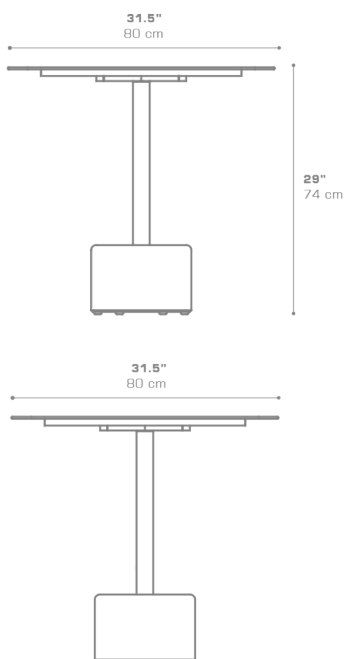

**GLYPH Bistro Table Square 31.5" / 80 cm (Alu Top | Stone Base)**  
GLY127

Protective cover available

Suitable for rooftop

Heavier than regular items, suitable for more windy areas

Assembly

**DIMENSIONS**

**CONFIGURATIONS**

FRAME & TOP : Powder Coated Aluminum Ultra Durable

BASE : Stone

Protective Cover :  
GLY102PC Top table only  
GLYPC-8 Table + 3 Chairs

**PACKING DETAILS**

VOL : 10 ft<sup>3</sup> | 0.28 m<sup>3</sup>  
NW : 101 lb | 46 kg  
GW : 125 lb | 57 kg  
PU : 2 boxes