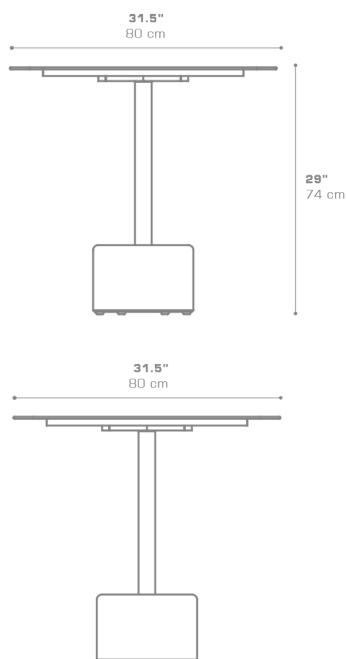

GLYPH Bistro Table Square 31.5" / 80 cm (Alu Top | Stone Base)
GLY127

Protective cover available

Suitable for rooftop

Heavier than regular items, suitable for more windy areas

Assembly

DIMENSIONS

CONFIGURATIONS

FRAME & TOP : Powder Coated Aluminum Ultra Durable

BASE : Stone

Protective Cover :
GLY102PC Top table only
GLYPC-8 Table + 3 Chairs

PACKING DETAILS

VOL : 10 ft³ | 0.28 m³

NW : 101 lb | 46 kg

GW : 125 lb | 57 kg