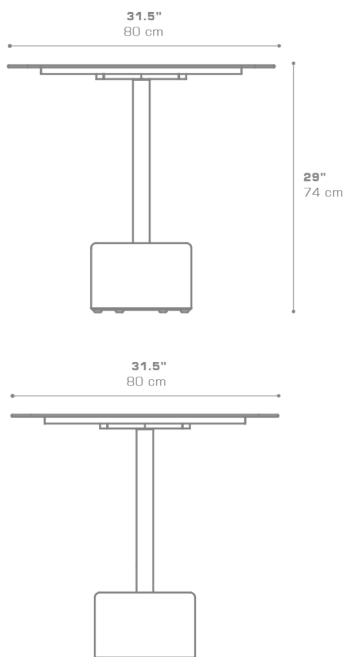

**GLYPH Bistro Table Square 31.5" / 80 cm (Alu Top | Stone Base)**  
GLY127

Protective cover available

Suitable for rooftop

Heavier than regular items, suitable for more windy areas

Assembly

**DIMENSIONS**

**CONFIGURATIONS**

FRAME & TOP : Powder Coated Aluminum Ultra Durable

BASE : Stone

Protective Cover :  
GLY102PC Top table only  
GLYPC-8 Table + 3 Chairs

**PACKING DETAILS**

VOL : 10 ft<sup>3</sup> | 0.28 m<sup>3</sup>

NW : 101 lb | 46 kg

GW : 125 lb | 57 kg

PU : 2 boxes

**DOWNLOAD MATERIALS**

[Powder Coating Colors](#)

**ADDITIONAL INFORMATION**

3