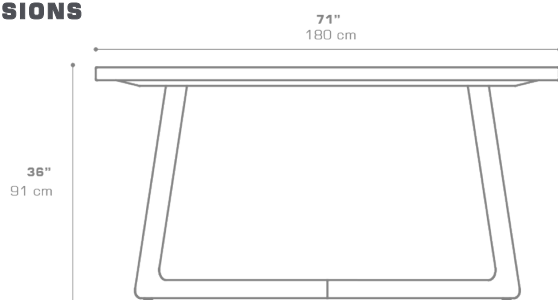

ESTATE Rectangular Counter Table (Teak)
EST69

Protective cover available

Suitable for rooftop

Heavier than regular items, suitable for more windy areas

Assembly

Partially handcrafted, random imperfections are part of the design

Adjustable

DIMENSIONS

CONFIGURATIONS

FRAME & TOP : Premium Teak | Whitewash

Protective Cover :
EST66PC Top table only
ESTPC-13 Table + 6 Counter Chairs

PACKING DETAILS

VOL : 18 ft³ | 0.51 m³
NW : 121 lb | 55 kg
GW : 152 lb | 69 kg
PU : 2 Boxes