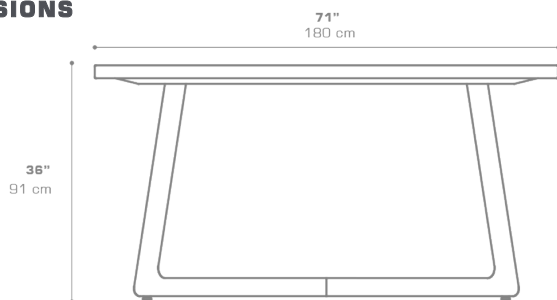

ESTATE Rectangular Counter Table (Teak)
EST69

Protective cover available

Suitable for rooftop

Heavier than regular items, suitable for more windy areas

Assembly

Partially handcrafted, random imperfections are part of the design

Adjustable

DIMENSIONS

CONFIGURATIONS

FRAME & TOP : Premium Teak | Whitewash

Protective Cover :
EST66PC Top table only
ESTPC-13 Table + 6 Counter Chairs

PACKING DETAILS

VOL : 18 ft³ | 0.51 m³
NW : 121 lb | 55 kg
GW : 152 lb | 69 kg
PU : 2 Boxes