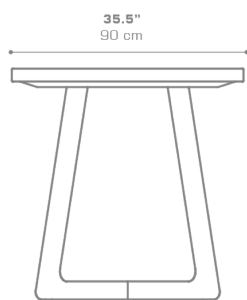

ESTATE Rectangular Counter Table (Teak)
EST69

Protective cover available

Suitable for rooftop

Heavier than regular items, suitable for more windy areas

Assembly

Partially handcrafted, random imperfections are part of the design

Adjustable

DIMENSIONS

CONFIGURATIONS

FRAME & TOP : Premium Teak | Whitewash

Protective Cover :
EST66PC Top table only
ESTPC-13 Table + 6 Counter Chairs

PACKING DETAILS

VOL : 18 ft³ | 0.51 m³
NW : 121 lb | 55 kg
GW : 152 lb | 69 kg
PU : 2 Boxes