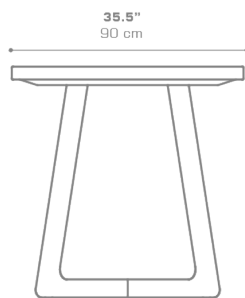

ESTATE Rectangular Counter Table (Teak)
EST69

Protective cover available

Suitable for rooftop

Heavier than regular items, suitable for more windy areas

Assembly

Partially handcrafted, random imperfections are part of the design

Adjustable

DIMENSIONS

CONFIGURATIONS

FRAME & TOP : Premium Teak | Whitewash

Protective Cover :
EST66PC Top table only
ESTPC-13 Table + 6 Counter Chairs

PACKING DETAILS

VOL : 18 ft³ | 0.51 m³
NW : 121 lb | 55 kg
GW : 152 lb | 69 kg
PU : 2 Boxes