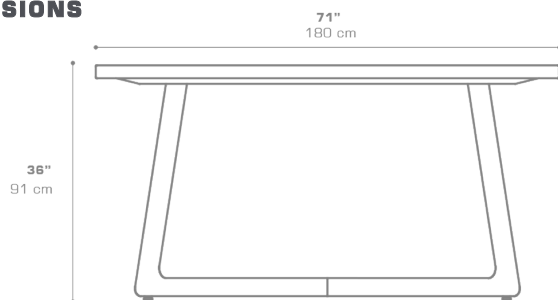

ESTATE Rectangular Counter Table (Teak)
EST69

Protective cover available

Suitable for rooftop

Heavier than regular items, suitable for more windy areas

Assembly

Partially handcrafted, random imperfections are part of the design

Adjustable

DIMENSIONS

CONFIGURATIONS

FRAME & TOP : Premium Teak | Whitewash

Protective Cover :
EST66PC Top table only
ESTPC-13 Table + 6 Counter Chairs

PACKING DETAILS

VOL : 18 ft³ | 0.51 m³
NW : 121 lb | 55 kg
GW : 152 lb | 69 kg
PU : 2 Boxes