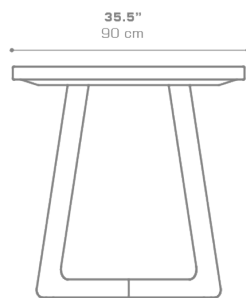

ESTATE Rectangular Counter Table (Teak)
EST69

Protective cover available

Suitable for rooftop

Heavier than regular items, suitable for more windy areas

Assembly

Partially handcrafted, random imperfections are part of the design

Adjustable

DIMENSIONS

CONFIGURATIONS

FRAME & TOP : Premium Teak | Whitewash

Protective Cover :
EST66PC Top table only
ESTPC-13 Table + 6 Counter Chairs

PACKING DETAILS

VOL : 18 ft³ | 0.51 m³
NW : 121 lb | 55 kg
GW : 152 lb | 69 kg
PU : 2 Boxes