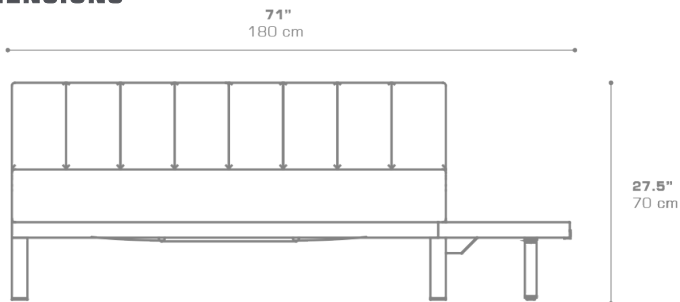

Contains recycled parts, random imperfections are part of the design

DIMENSIONS

CONFIGURATIONS

FRAME	: Powder Coated Aluminum
SHELL	: Braiding
CUSHION	: Grade A B C D E
TOP	: Recycled Teak

PACKING DETAILS

VOL	: 42 ft ³ 1.20 m ³
NW	: 75 lb 34 kg
GW	: 106 lb 48 kg
PU	: 1 / box
COM	: 5.5 ly

DOWNLOAD MATERIALS

[Powder Coating Colors](#)

[Teak](#)

[Textiles](#)

[Braiding](#)