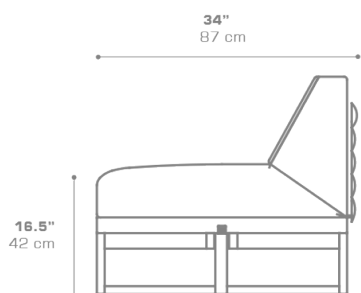

Contains recycled parts, random imperfections are part of the design

DIMENSIONS

CONFIGURATIONS

FRAME	: Powder Coated Aluminum
SHELL	: Braiding
CUSHION	: Grade A B C D E
TOP	: Recycled Teak

PACKING DETAILS

VOL	: 42 ft ³ 1.20 m ³
NW	: 75 lb 34 kg
GW	: 106 lb 48 kg
PU	: 1 / box
COM	: 5.5 ly

DOWNLOAD MATERIALS

[Powder Coating Colors](#)

[Teak](#)

[Textiles](#)

[Braiding](#)