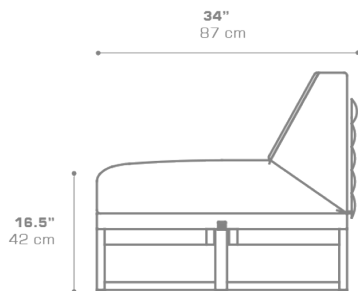

Contains recycled parts, random imperfections are part of the design

DIMENSIONS

CONFIGURATIONS

FRAME	: Powder Coated Aluminum
SHELL	: Braiding
CUSHION	: Grade A B C D E
TOP	: Recycled Teak

PACKING DETAILS

VOL	: 42 ft ³ 1.20 m ³
NW	: 75 lb 34 kg
GW	: 106 lb 48 kg
PU	: 1 / box
COM	: 5.5 ly

DOWNLOAD MATERIALS

[Powder Coating Colors](#)

[Teak](#)

[Textiles](#)

[Braiding](#)