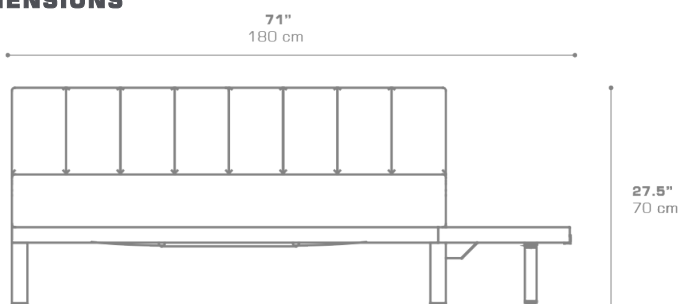

Contains recycled parts, random imperfections are part of the design

DIMENSIONS

CONFIGURATIONS

FRAME	: Powder Coated Aluminum
SHELL	: Braiding
CUSHION	: Grade A B C D E
TOP	: Recycled Teak

PACKING DETAILS

VOL	: 42 ft ³ 1.20 m ³
NW	: 75 lb 34 kg
GW	: 106 lb 48 kg
PU	: 1 / box
COM	: 5.5 ly

DOWNLOAD MATERIALS

[Powder Coating Colors](#)

[Teak](#)

[Textiles](#)

[Braiding](#)