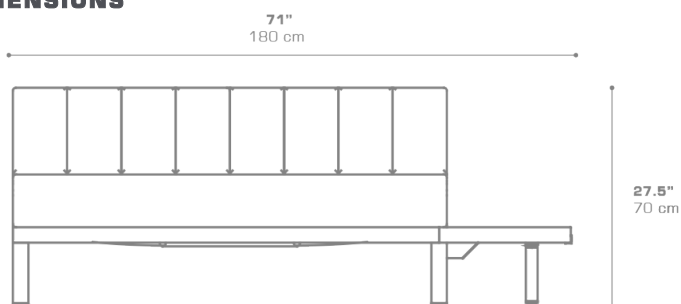

Contains recycled parts, random imperfections are part of the design

DIMENSIONS

CONFIGURATIONS

FRAME	: Powder Coated Aluminum
SHELL	: Braiding
CUSHION	: Grade A B C D E
TOP	: Recycled Teak

PACKING DETAILS

VOL	: 42 ft ³ 1.20 m ³
NW	: 75 lb 34 kg
GW	: 106 lb 48 kg
PU	: 1 / box
COM	: 5.5 ly

DOWNLOAD MATERIALS

[Powder Coating Colors](#)

[Teak](#)

[Textiles](#)

[Braiding](#)