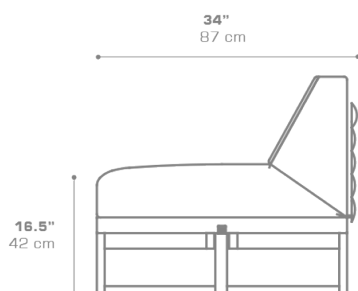

Contains recycled parts, random imperfections are part of the design

DIMENSIONS

CONFIGURATIONS

FRAME	: Powder Coated Aluminum
SHELL	: Braiding
CUSHION	: Grade A B C D E
TOP	: Recycled Teak

PACKING DETAILS

VOL	: 42 ft ³ 1.20 m ³
NW	: 75 lb 34 kg
GW	: 106 lb 48 kg
PU	: 1 / box
COM	: 5.5 ly

DOWNLOAD MATERIALS

[Powder Coating Colors](#)

[Teak](#)

[Textiles](#)

[Braiding](#)