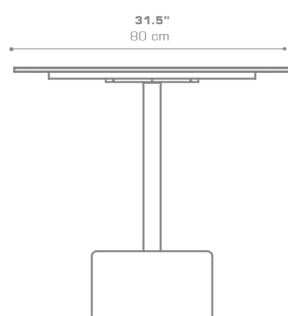

**GLYPH Bistro Table Square 31.5" / 80 cm (HPL Top  
| Teak Base)**  
GLY117

Protective cover available

Suitable for rooftop

Heavier than regular items, suitable for more windy areas

Assembly

Partially handcrafted, random imperfections are part of the design

Contains recycled parts, random imperfections are part of the design

**DIMENSIONS**

**CONFIGURATIONS**

FRAME	: Powder Coated Aluminum Ultra Durable
BASE	: Laminated Teak
TOP	: High Pressure Laminate (HPL)

Protective Cover :  
GLY102PC Top table only  
GLYPC-8 Table + 3 Chairs

**PACKING DETAILS**

VOL	: 6 ft3   0.18 m3
NW	: 62 lb   28 kg
GW	: 82 lb   37 kg
PU	: 2 Boxes

**DOWNLOAD MATERIALS**

[Powder Coating Colors](#)  
[Teak](#)  
[HPL](#)