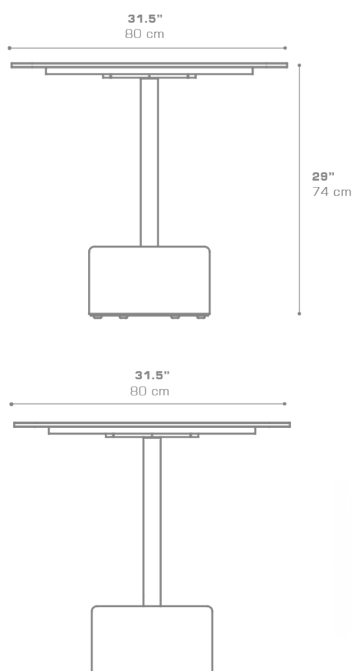

**GLYPH Bistro Table Square 31.5" / 80 cm (HPL Top  
| Teak Base)**  
GLY117

Protective cover available

Suitable for rooftop

Heavier than regular items, suitable for more windy areas

Assembly

Partially handcrafted, random imperfections are part of the design

Contains recycled parts, random imperfections are part of the design

**DIMENSIONS**

**CONFIGURATIONS**

FRAME	: Powder Coated Aluminum Ultra Durable
BASE	: Laminated Teak
TOP	: High Pressure Laminate (HPL)

Protective Cover :  
GLY102PC Top table only  
GLYPC-8 Table + 3 Chairs

**PACKING DETAILS**

VOL	: 6 ft3   0.18 m3
NW	: 62 lb   28 kg
GW	: 82 lb   37 kg
PU	: 2 Boxes

**DOWNLOAD MATERIALS**

[Powder Coating Colors](#)  
[Teak](#)  
[HPL](#)