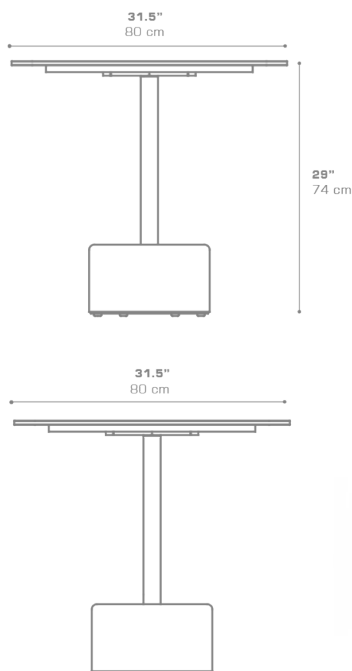

**GLYPH Bistro Table Square 31.5" / 80 cm (HPL Top
| Teak Base)**
GLY117

Protective cover available

Suitable for rooftop

Heavier than regular items, suitable for more windy areas

Assembly

Partially handcrafted, random imperfections are part of the design

Contains recycled parts, random imperfections are part of the design

DIMENSIONS

CONFIGURATIONS

FRAME	: Powder Coated Aluminum Ultra Durable
BASE	: Laminated Teak
TOP	: High Pressure Laminate (HPL)

Protective Cover :
GLY102PC Top table only
GLYPC-8 Table + 3 Chairs

PACKING DETAILS

VOL	: 6 ft3 0.18 m3
NW	: 62 lb 28 kg
GW	: 82 lb 37 kg
PU	: 2 Boxes

DOWNLOAD MATERIALS

[Powder Coating Colors](#)
[Teak](#)
[HPL](#)

ADDITIONAL INFORMATION

3