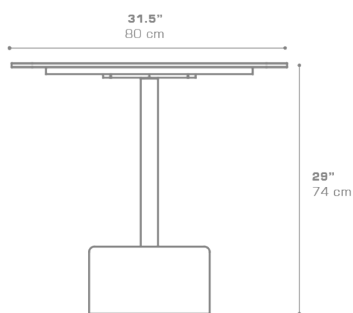

**GLYPH Bistro Table Square 31.5" / 80 cm (HPL Top  
| Teak Base)**  
GLY117

Protective cover available

Suitable for rooftop

Heavier than regular items, suitable for more windy areas

Assembly

Partially handcrafted, random imperfections are part of the design

Contains recycled parts, random imperfections are part of the design

**DIMENSIONS**

**CONFIGURATIONS**

FRAME	: Powder Coated Aluminum Ultra Durable
BASE	: Laminated Teak
TOP	: High Pressure Laminate (HPL)

Protective Cover :  
GLY102PC Top table only  
GLYPC-8 Table + 3 Chairs

**PACKING DETAILS**

VOL	: 6 ft3   0.18 m3
NW	: 62 lb   28 kg
GW	: 82 lb   37 kg
PU	: 2 Boxes

**DOWNLOAD MATERIALS**

[Powder Coating Colors](#)  
[Teak](#)  
[HPL](#)