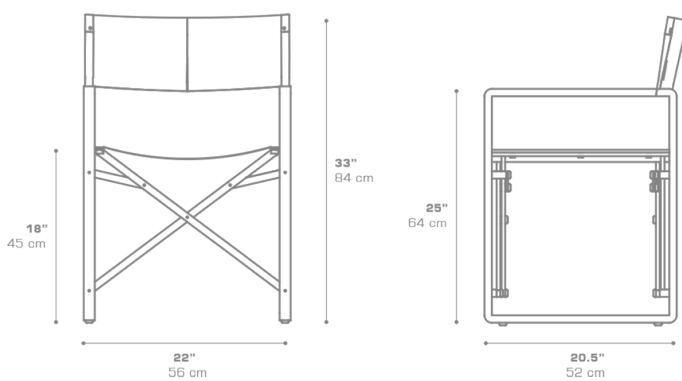

DIMENSIONS

CONFIGURATIONS

FRAME : Powder Coating Stainless Steel

SLING : Grade K | Q | U

Protective Cover :
PRD001PC

PACKING DETAILS

NW : 17.5 lb | 8 kg
GW : 28.5 lb | 13 kg
VOL : 4 ft³ | 0.12 m³
PU : 1 / Box

DOWNLOAD MATERIALS

[Powder Coating Colors](#)

[Textiles](#)