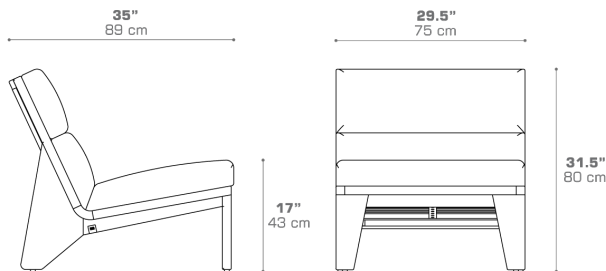

LABUAN 1-Seater
LBN004

Protective cover available

DIMENSIONS

CONFIGURATIONS

FRAME : Premium Teak | Whitewash

SEAT CUSHION : Grade A | B | C | D | E

HEAD CUSHION : Grade A | B | C | D | E

Protective Cover :
LBN004PC

PACKING DETAILS

VOL : 23 ft³ | 0.65 m³

NW : 49 lb | 22 kg

GW : 67 lb | 30.5 kg

PU : 1 / Box

COM : 3.0 Ly

DOWNLOAD MATERIALS

[Teak](#)