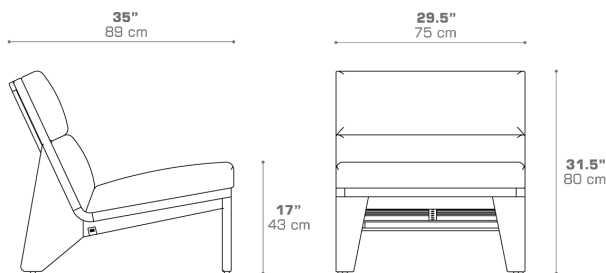

**LABUAN 1-Seater**  
LBN004

Protective cover available

**DIMENSIONS**

**CONFIGURATIONS**

FRAME : Premium Teak | Whitewash

SEAT CUSHION : Grade A | B | C | D | E

HEAD CUSHION : Grade A | B | C | D | E

Protective Cover :  
LBN004PC

**PACKING DETAILS**

VOL : 23 ft<sup>3</sup> | 0.65 m<sup>3</sup>

NW : 49 lb | 22 kg

GW : 67 lb | 30.5 kg

PU : 1 / Box

COM : 3.0 Ly

**DOWNLOAD MATERIALS**

[Teak](#)