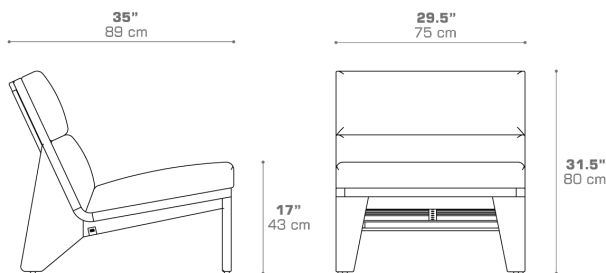

LABUAN 1-Seater
LBN004

Protective cover available

DIMENSIONS

CONFIGURATIONS

FRAME : Premium Teak | Whitewash

SEAT CUSHION : Grade A | B | C | D | E

HEAD CUSHION : Grade A | B | C | D | E

Protective Cover :
LBN004PC

PACKING DETAILS

VOL : 23 ft3 | 0.65 m3

NW : 49 lb | 22 kg

GW : 67 lb | 30.5 kg

PU : 1 / Box

COM : 3.0 Ly

DOWNLOAD MATERIALS

[Teak](#)