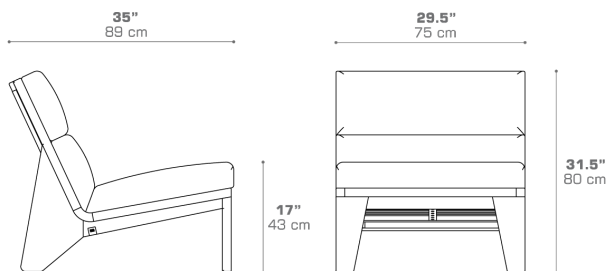

**LABUAN 1-Seater**  
LBN004

Protective cover available

**DIMENSIONS**

**CONFIGURATIONS**

FRAME : Premium Teak | Whitewash

SEAT CUSHION : Grade A | B | C | D | E

HEAD CUSHION : Grade A | B | C | D | E

Protective Cover :  
LBN004PC

**PACKING DETAILS**

VOL : 23 ft<sup>3</sup> | 0.65 m<sup>3</sup>

NW : 49 lb | 22 kg

GW : 67 lb | 30.5 kg

PU : 1 / Box

COM : 3.0 Ly

**COLOR OPTIONS | DOWNLOAD**

[TEXTILES](#)